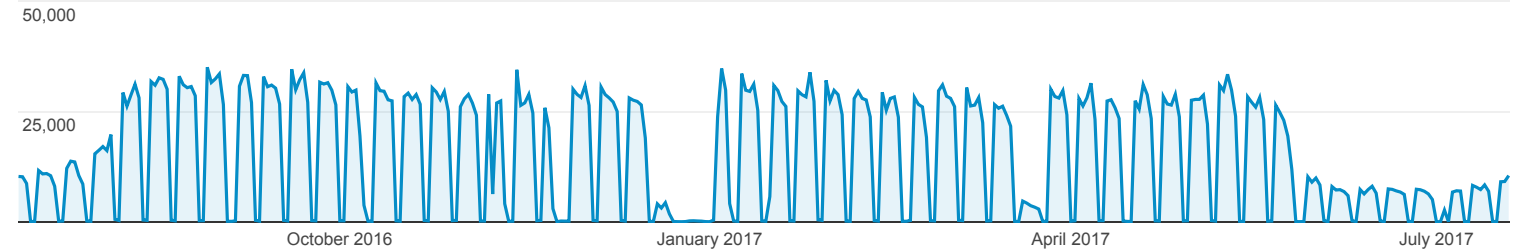

Jul 13, 2016 - Jul 19, 2017

Pages

All Users  
100.00% Pageviews

Explorer

Pageviews

Page	Pageviews	Pageviews
	<b>5,711,678</b> % of Total: 100.00% (5,711,678)	<b>5,711,678</b> % of Total: 100.00% (5,711,678)
1. /	<b>1,878,864</b>	32.90%
2. /staff	<b>716,362</b>	12.54%
3. /students-parents/parentvue-studentvue	<b>227,861</b>	3.99%
4. /jobs	<b>186,437</b>	3.26%
5. /departments	<b>171,819</b>	3.01%
6. /schools	<b>134,082</b>	2.35%
7. /jobs/job-listings	<b>128,587</b>	2.25%
8. /students-parents	<b>48,612</b>	0.85%
9. /human-resources	<b>30,787</b>	0.54%
10. /student-information-systems-sis/support	<b>27,377</b>	0.48%

Contribution to total: Pageviews

Rows 1 - 10 of 129273