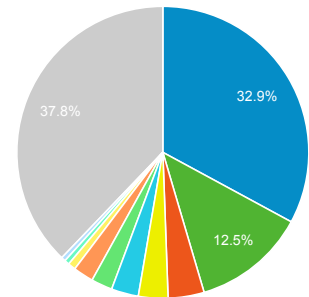

Jul 13, 2016 - Jul 19, 2017

Pages

All Users  
100.00% Pageviews

Explorer

Pageviews

Page	Pageviews	Pageviews
	<b>5,711,678</b> % of Total: 100.00% (5,711,678)	<b>5,711,678</b> % of Total: 100.00% (5,711,678)
1. /	<b>1,878,864</b>	32.90%
2. /staff	<b>716,362</b>	12.54%
3. /students-parents/parentvue-studentvue	<b>227,861</b>	3.99%
4. /jobs	<b>186,437</b>	3.26%
5. /departments	<b>171,819</b>	3.01%
6. /schools	<b>134,082</b>	2.35%
7. /jobs/job-listings	<b>128,587</b>	2.25%
8. /students-parents	<b>48,612</b>	0.85%
9. /human-resources	<b>30,787</b>	0.54%
10. /student-information-systems-sis/support	<b>27,377</b>	0.48%

Contribution to total: Pageviews

Rows 1 - 10 of 129273