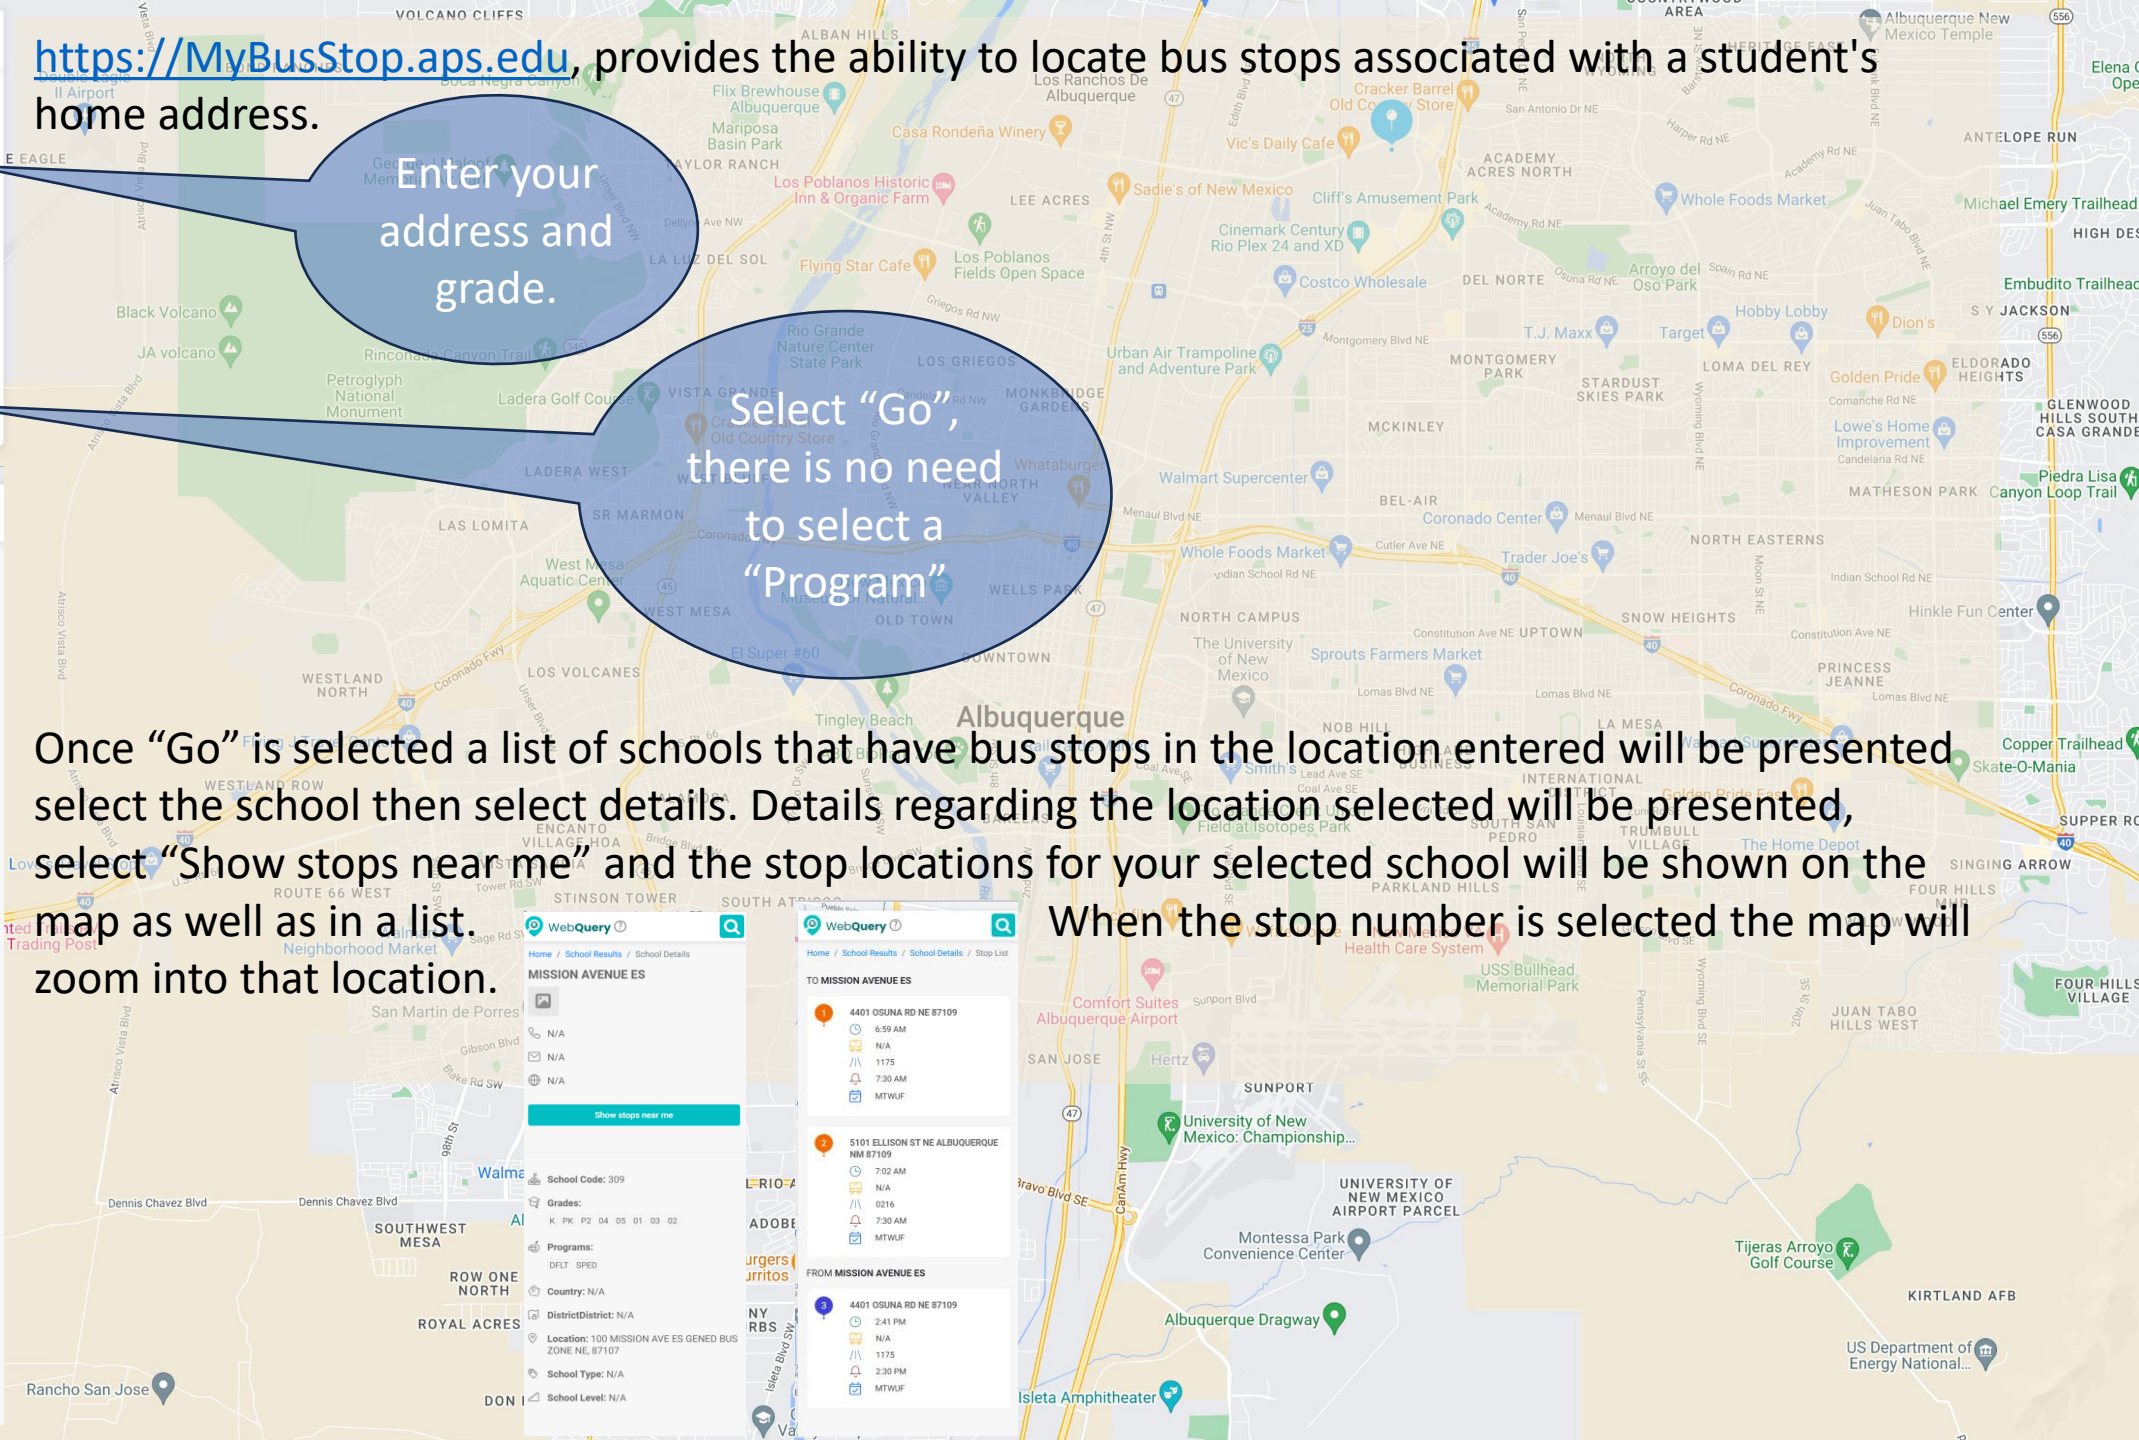

Your Address*
4000 Osuna Rd NE, Albuquerque, NM 87111

Grade
03

Program
All programs

Reset Go

<https://MyBusStop.aps.edu>, provides the ability to locate bus stops associated with a student's home address.

Enter your address and grade.

Select "Go", there is no need to select a "Program"

Once "Go" is selected a list of schools that have bus stops in the location entered will be presented select the school then select details. Details regarding the location selected will be presented, select "Show stops near me" and the stop locations for your selected school will be shown on the map as well as in a list. When the stop number is selected the map will zoom into that location.

Home / School Results

Results

1 MISSION AVENUE ES Eligible
309
K PK P2 04 05 01 03 02
DFLT SPED
Details

2 ALICE KING Eligible
116
K 07 04 08 06 02 01 03
05
DFLT SPED
Details

3 CIEN AGUAS INTL SCHOOL Eligible
780
06 05 02 K 07 08 01 04
03
DFLT SPED
Details

WebQuery

Home / School Results / School Details

MISSION AVENUE ES

4401 OSUNA RD NE 87109
6:59 AM
N/A
1175
7:30 AM
MTWUF

5101 ELLISON ST NE ALBUQUERQUE NM 87109
7:02 AM
N/A
0216
7:30 AM
MTWUF

4401 OSUNA RD NE 87109
2:41 PM
N/A
1175
2:30 PM
MTWUF

School Code: 309
Grades: K PK P2 04 05 01 03 02
Programs: DFLT SPED
Country: N/A
District/District: N/A
Location: 100 MISSION AVE ES GENED BUS ZONE NE, 87107
School Type: N/A
School Level: N/A

Show stops near me