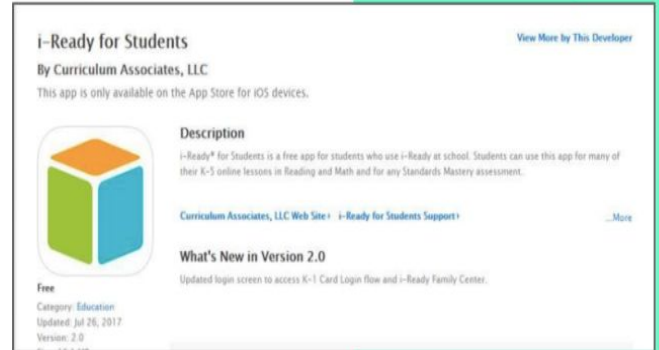

If using an iPad, you will have to
download *i-Ready for Students* app
and login using student ID and
password
UN: st-123456789
PWD: student