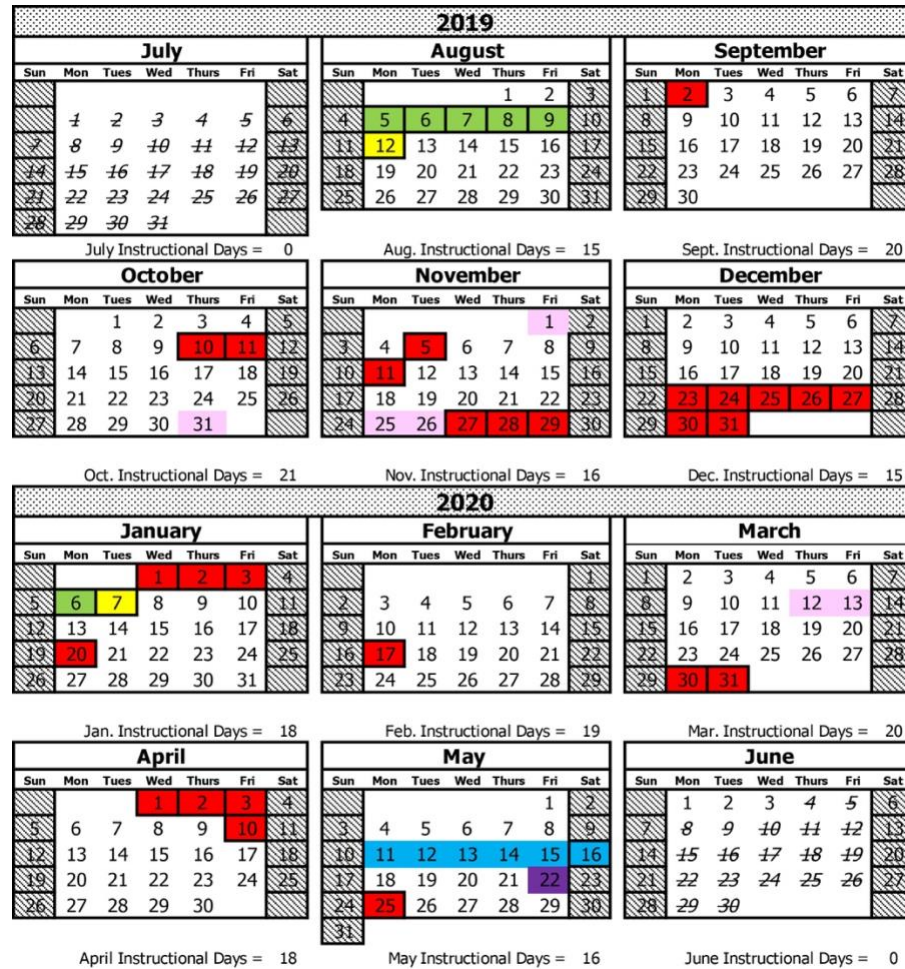

# Albuquerque Public Schools Traditional Calendar, 2019-2020

178 Instructional Days: 6 Student Registration Days, Professional Development Days, and/or Preparation Days

## Calendar View of Instructional Days

### Number of instructional days listed by semester: 178

<b>1<sup>st</sup> Semester – 87 days</b>	<b>2<sup>nd</sup> Semester – 91 days</b>
July .....0 days	January .....18 days
August .....15 days	February .....19 days
September .....20 days	March .....20 days
October .....21 days	April .....18 days
November .....16 days	May .....16 days
December .....15 days	June .....0 days