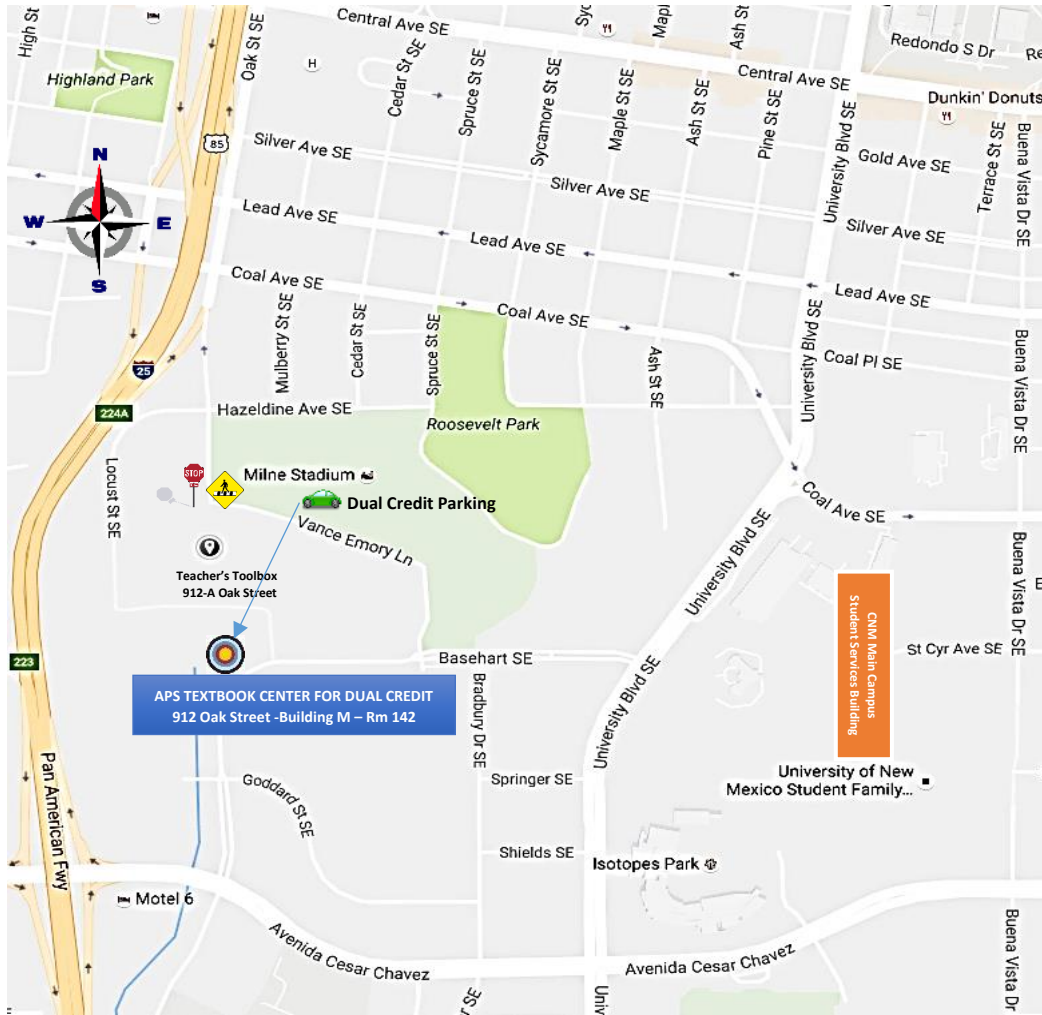

APS TEXTBOOK CENTER FOR DUAL CREDIT

NEW LOCATION BEGINNING OCTOBER 20, 2016

Address: 912 Oak Street SE Building M-Room142
Albuquerque, NM 87106
Front Desk: 505-848-8897

Website: <http://www.aps.edu/libraries/textbooks>

HOURS: 12:00PM – 4:00PM MON THRU FRI

Park at the Milne Stadium lot, using the crosswalk, head to the M Building (past the Teacher's Toolbox). After entering the white main doors, use the building guide on the wall to navigate to our office, M142. We are next to the Unified ARTS Resource Library.