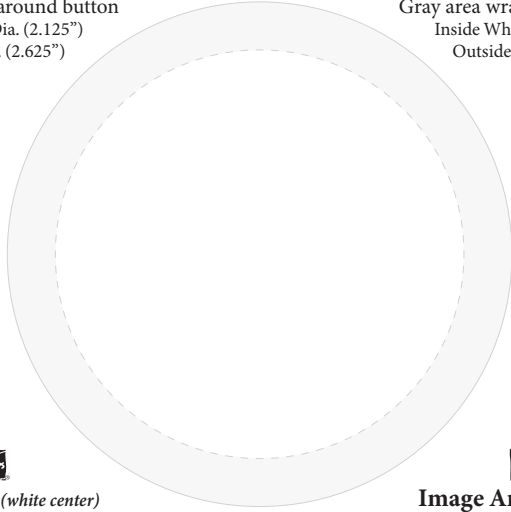

Image Area (*white center*)
Gray area wraps around button
Inside White Dia. (2.125")
Outside Dia. (2.625")

Image Area (*white center*)
Gray area wraps around button
Inside White Dia. (2.125")
Outside Dia. (2.625")