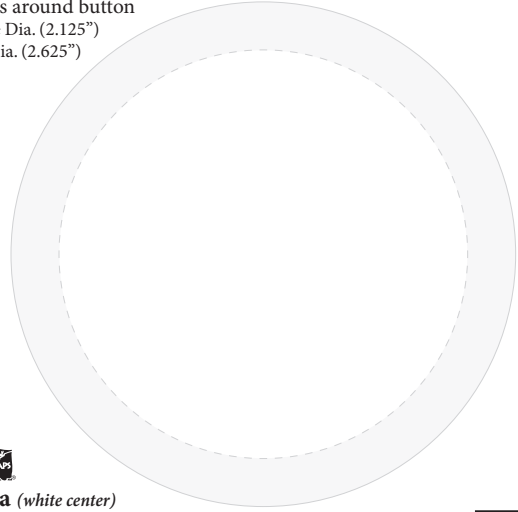

Image Area (*white center*)
Gray area wraps around button
Inside White Dia. (2.125")
Outside Dia. (2.625")

Image Area (*white center*)
Gray area wraps around button
Inside White Dia. (2.125")
Outside Dia. (2.625")