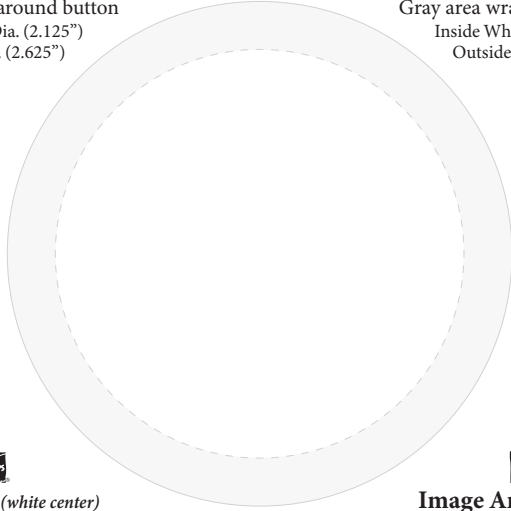

Image Area (*white center*)
Gray area wraps around button
Inside White Dia. (2.125")
Outside Dia. (2.625")

Image Area (*white center*)
Gray area wraps around button
Inside White Dia. (2.125")
Outside Dia. (2.625")