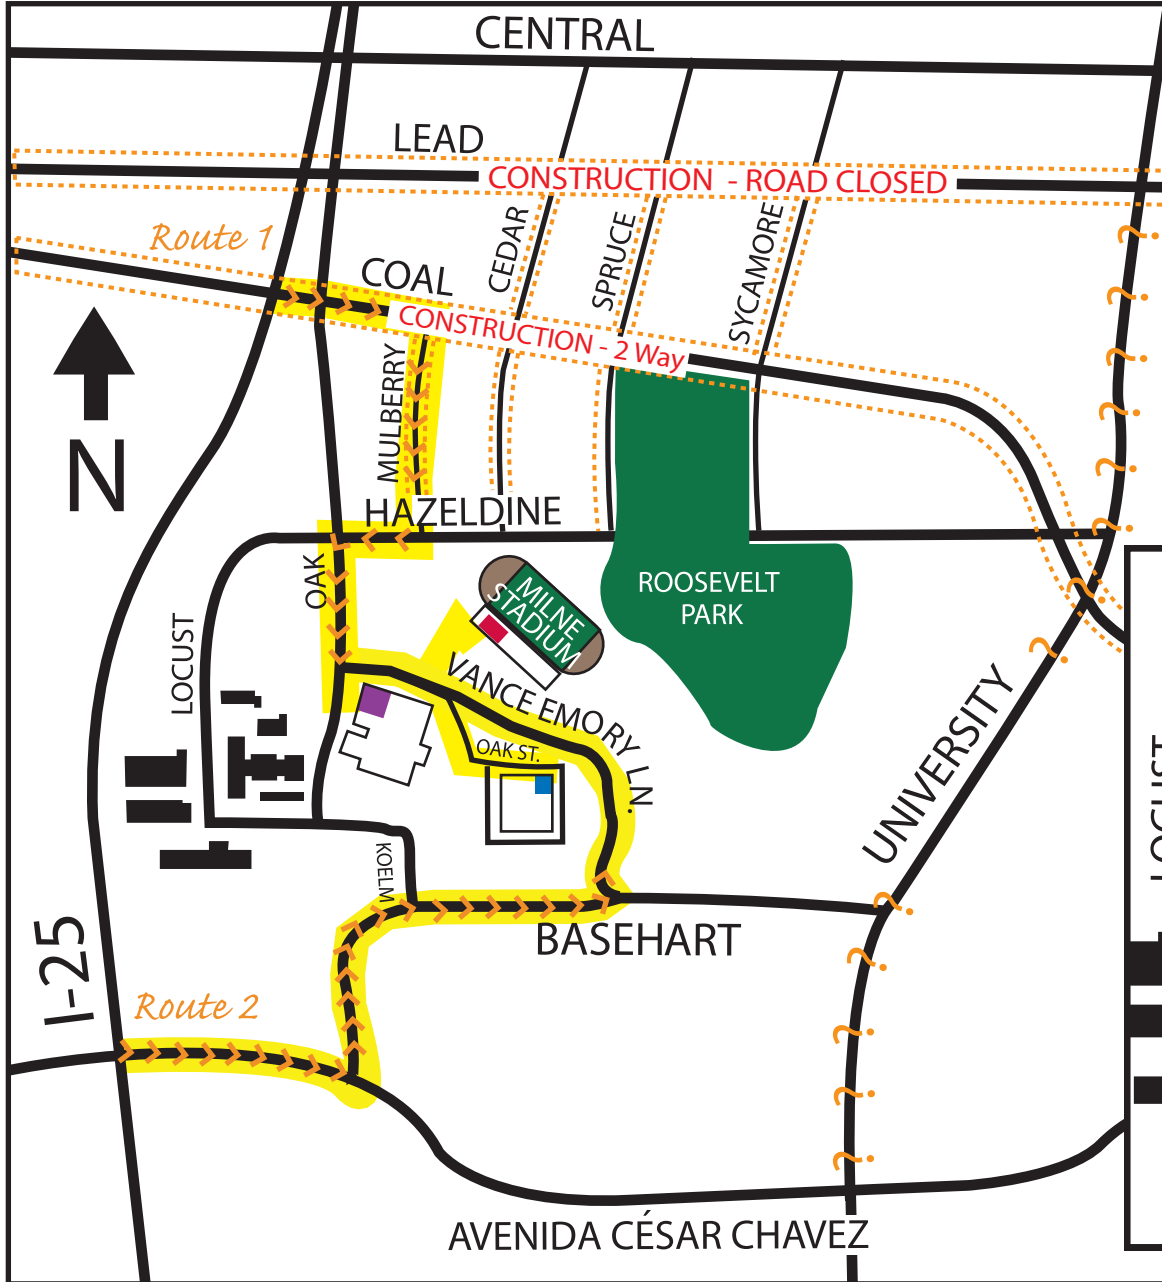

# LOCATION MAP

**Graphics Production & District Services (Main Office)**  
 912-A Oak Street

- Mail Center
- Copy Center
- Print Shop
- Design Center

**The Classroom Store - Graphics**  
 930-B Oak Street

**District Imaging & Archive**  
 1200 Hazeldine  
 (under Milne Stadium)

**Alternate Routes During Construction on Coal and Lead (and wherever else!)**

**Route 1:** I-25 south, exit at Lead/Coal, turn right on Mulberry, right on Hazeldine, left on Oak.

**Route 2:** University to Basehart, west on Basehart, right on Vance Emory Ln. (unmarked street running south of Milne Stadium).

**Route 3:** I-25 south, east on Avenida César Chavez, left on Basehart (first left turn east of I-25), left on Vance Emory Ln. (unmarked street running south of Milne Stadium).