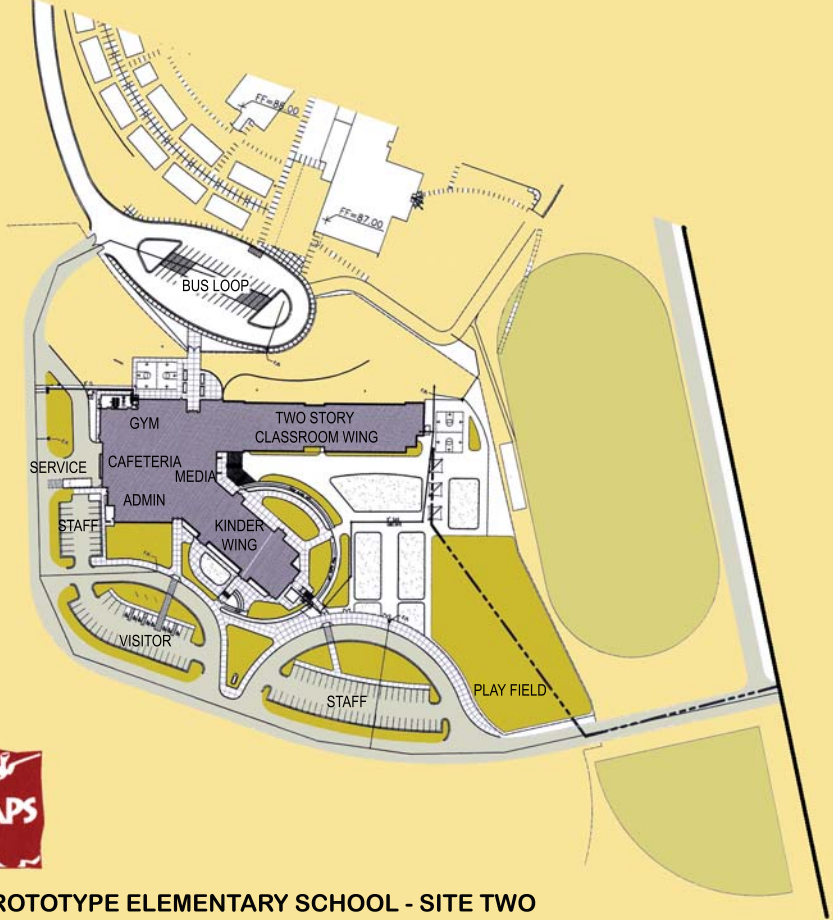

PROTOTYPE ELEMENTARY SCHOOL KIT OF PARTS MATRIX

PART NAME	PLAN	ISOMETRIC	SECTION
Pre Kindergarten Kindergarten			
Intensive Support Program			
Class Room 5 Room Pod			
Administration			
Gymnasium			
Cafeteria/Kitchen			
Media Center			

APS PROTOTYPE ELEMENTARY SCHOOL - SITE TWO
SCHEMATIC SITE PLAN
VAN H. GILBERT ARCHITECT PC
2428 BAYLOR DRIVE SE
ALBUQUERQUE, NM 87106