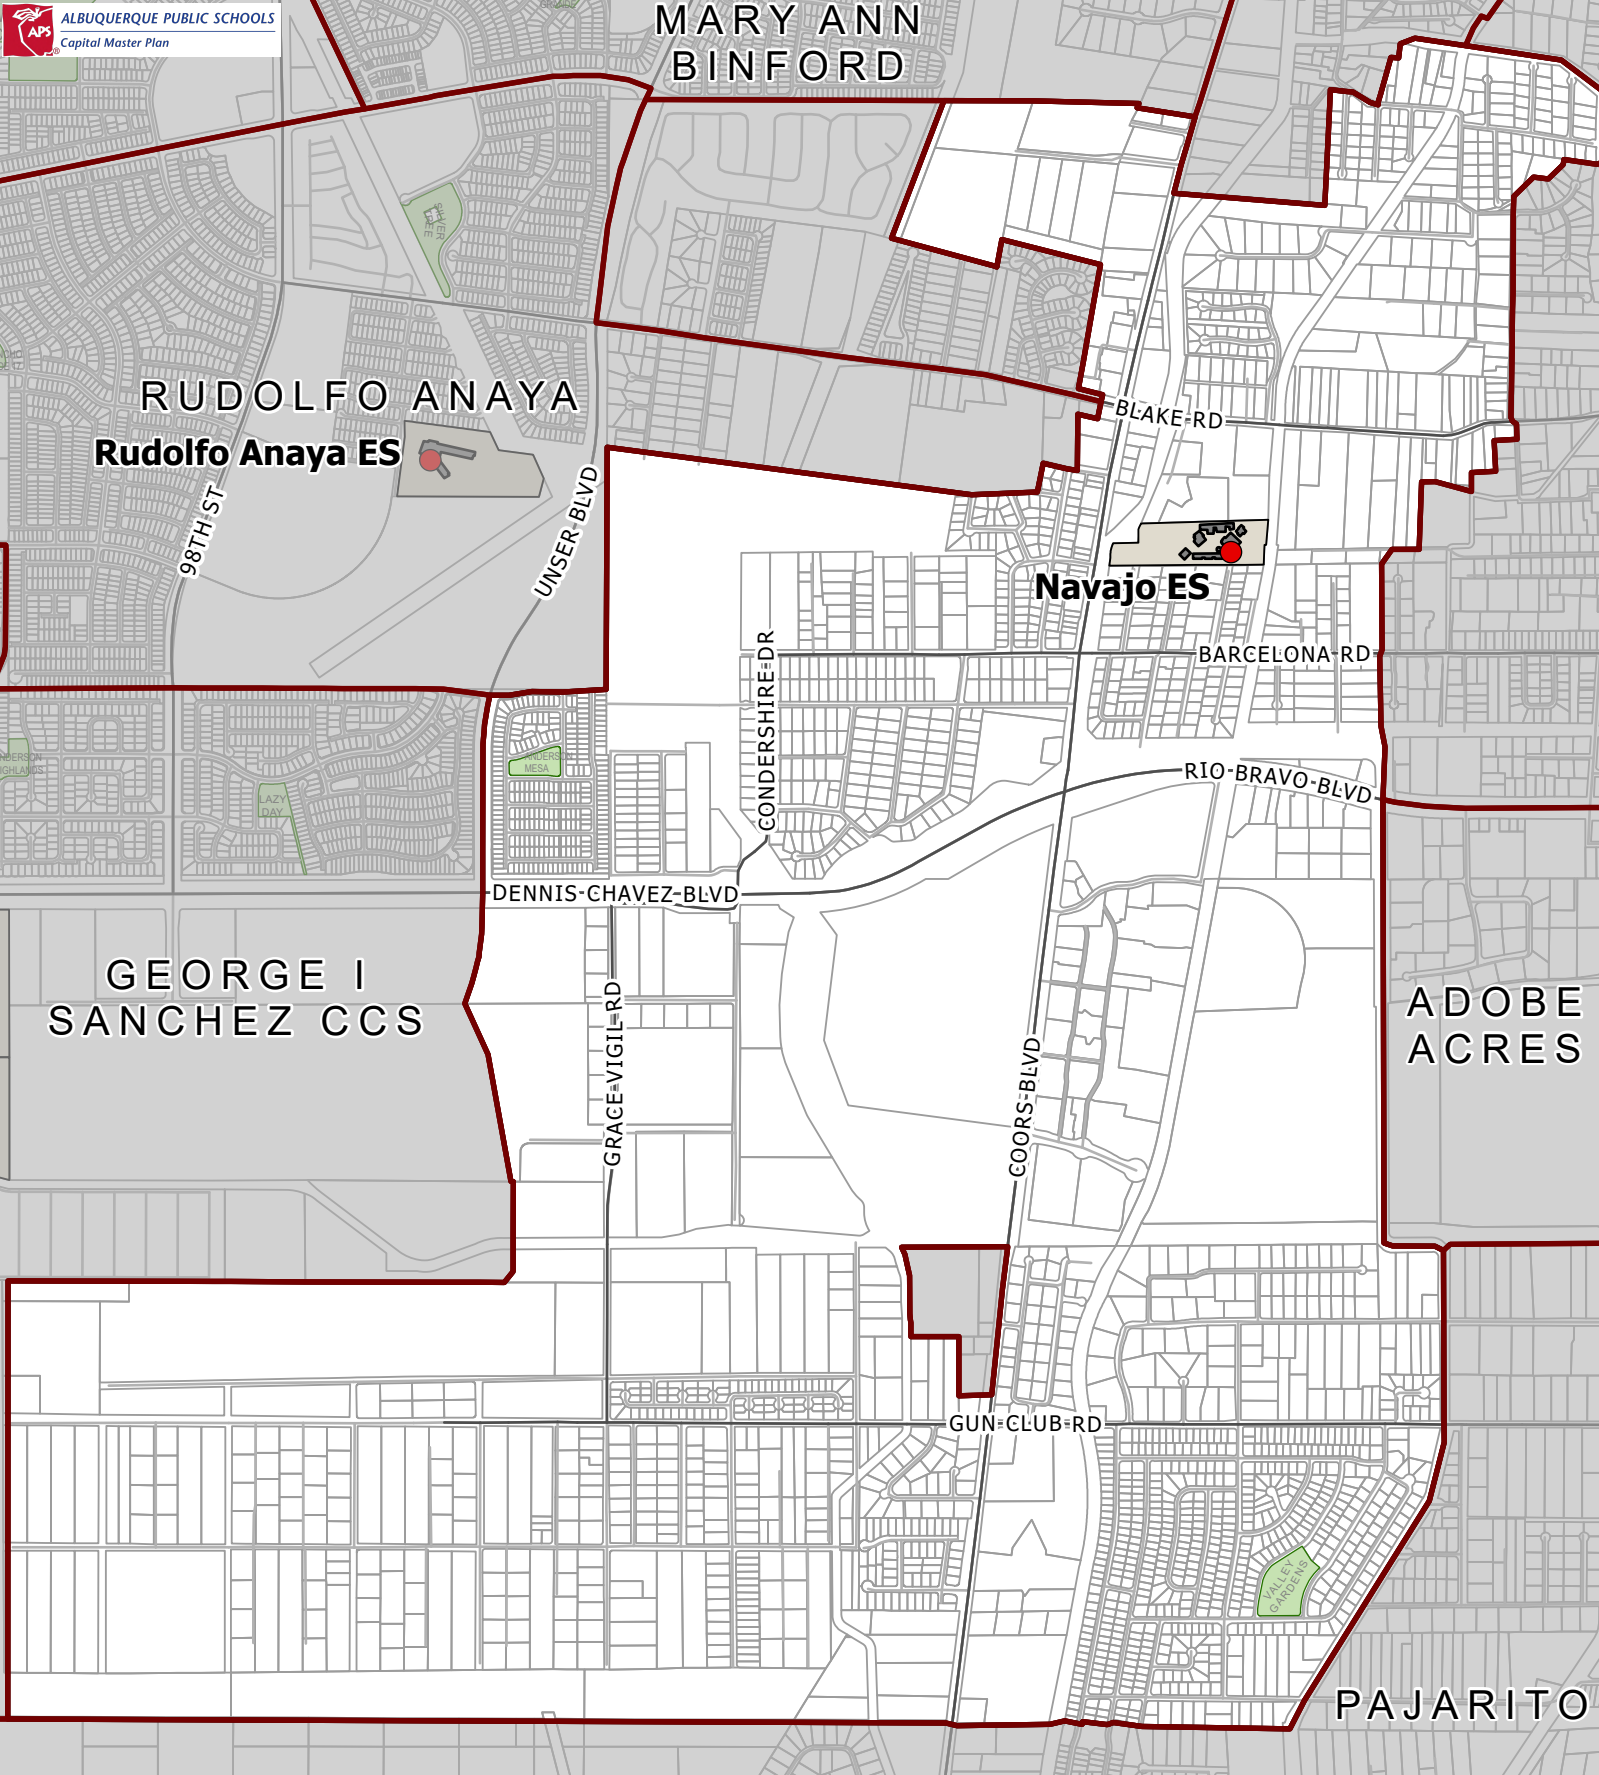

MARY ANN
BINFORD

RUDOLFO ANAYA
Rudolfo Anaya ES

Navajo ES

GEORGE I
SANCHEZ CCS

ADOBE
ACRES

PAJARITO

Navajo Elementary School Attendance Area

- Elementary School
- ▲ K-8 School
- Middle School
- ★ High School
- Elementary School Boundaries
- Building Footprints
- School Sites
- Federal Land
- Parks