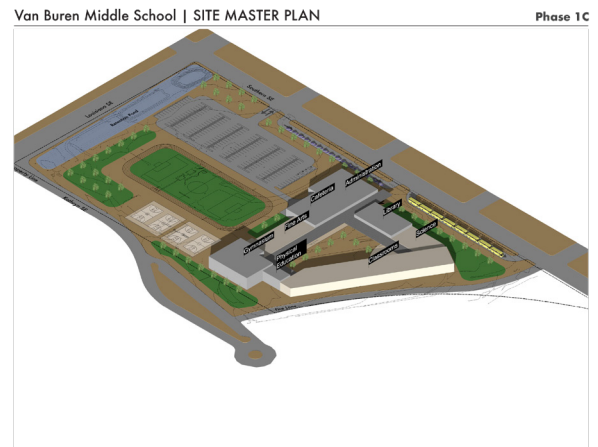

Van Buren Middle School Fact Sheet

Address: 700 Louisiana Blvd. SE, Albuquerque, NM 87108

Location Number: 460

Year Opened: 1960

Grade Levels: 6-8

Project Description: Design/Build first phase of a planned 3-phased total school replacement project.