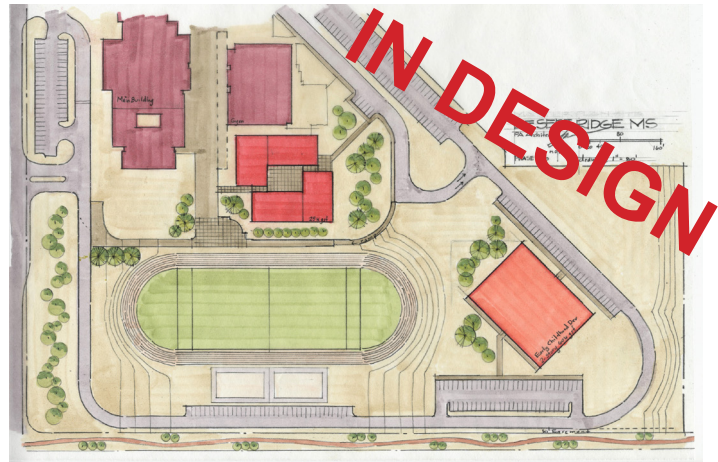

Desert Ridge Middle School Fact Sheet

Address: 8400 Barstow Street NE, Albuquerque, NM 87122

Location Number: 430

Year Opened: 1997

Grade Level: 6-8

Project Description: Design/Build classroom addition and site infrastructure improvements.

Project Scope:

- New classroom block
- Sidewalks and circulation
- New track & field

Project Status: In Design

Project Budget: \$13.45 M

Completion Date: TBD

Architect: PA Architects

General Contractor: TBD