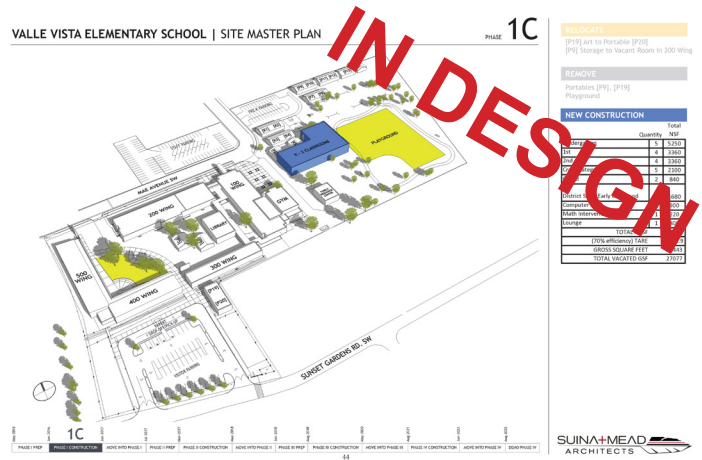

## Valle Vista Elementary School Fact Sheet

**Address:** 1700 Mae Avenue SW, Albuquerque, NM 87105

**Location Number:** 370

**Year Opened:** 1952

**Grade Levels:** K-5

**Project Description:** Phase I of a master plan consists of new Classroom Block including kindergarten and SPED classrooms.

**Project Scope:** 26,442 gross sq. ft. project total

- New building with kindergartens and other classrooms.

**Project Status:** In Design

**Project Budget:** \$11,561,576 (includes construction)

**Completion Date:** TBD