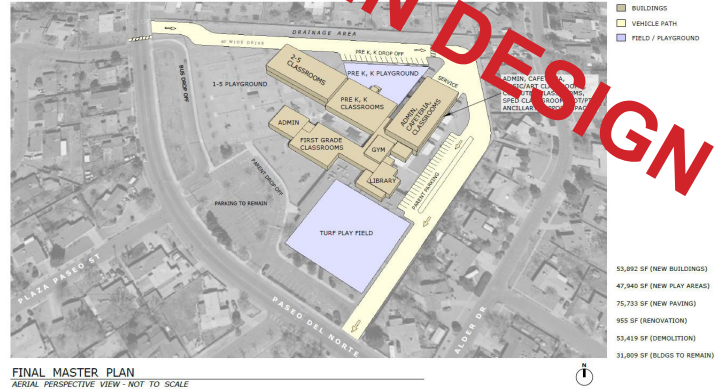

Sierra Vista Elementary School Fact Sheet

MASTER PLAN
SIERRA VISTA ELEMENTARY SCHOOL

Address: 10220 Paseo Del Norte NW, Albuquerque, NM 87114

Location Number: 356

Year Opened: 1966

Grade Levels: K-5

Project Description: Design of a new two-story classroom addition.

Project Scope: New two-story classroom building consisting of 24 Regular Classrooms.

Project Status: In Design

Project Budget: \$13.07 M

Estimated Completion Date: TBD

Architect: SMPC

General Contractor: TBD