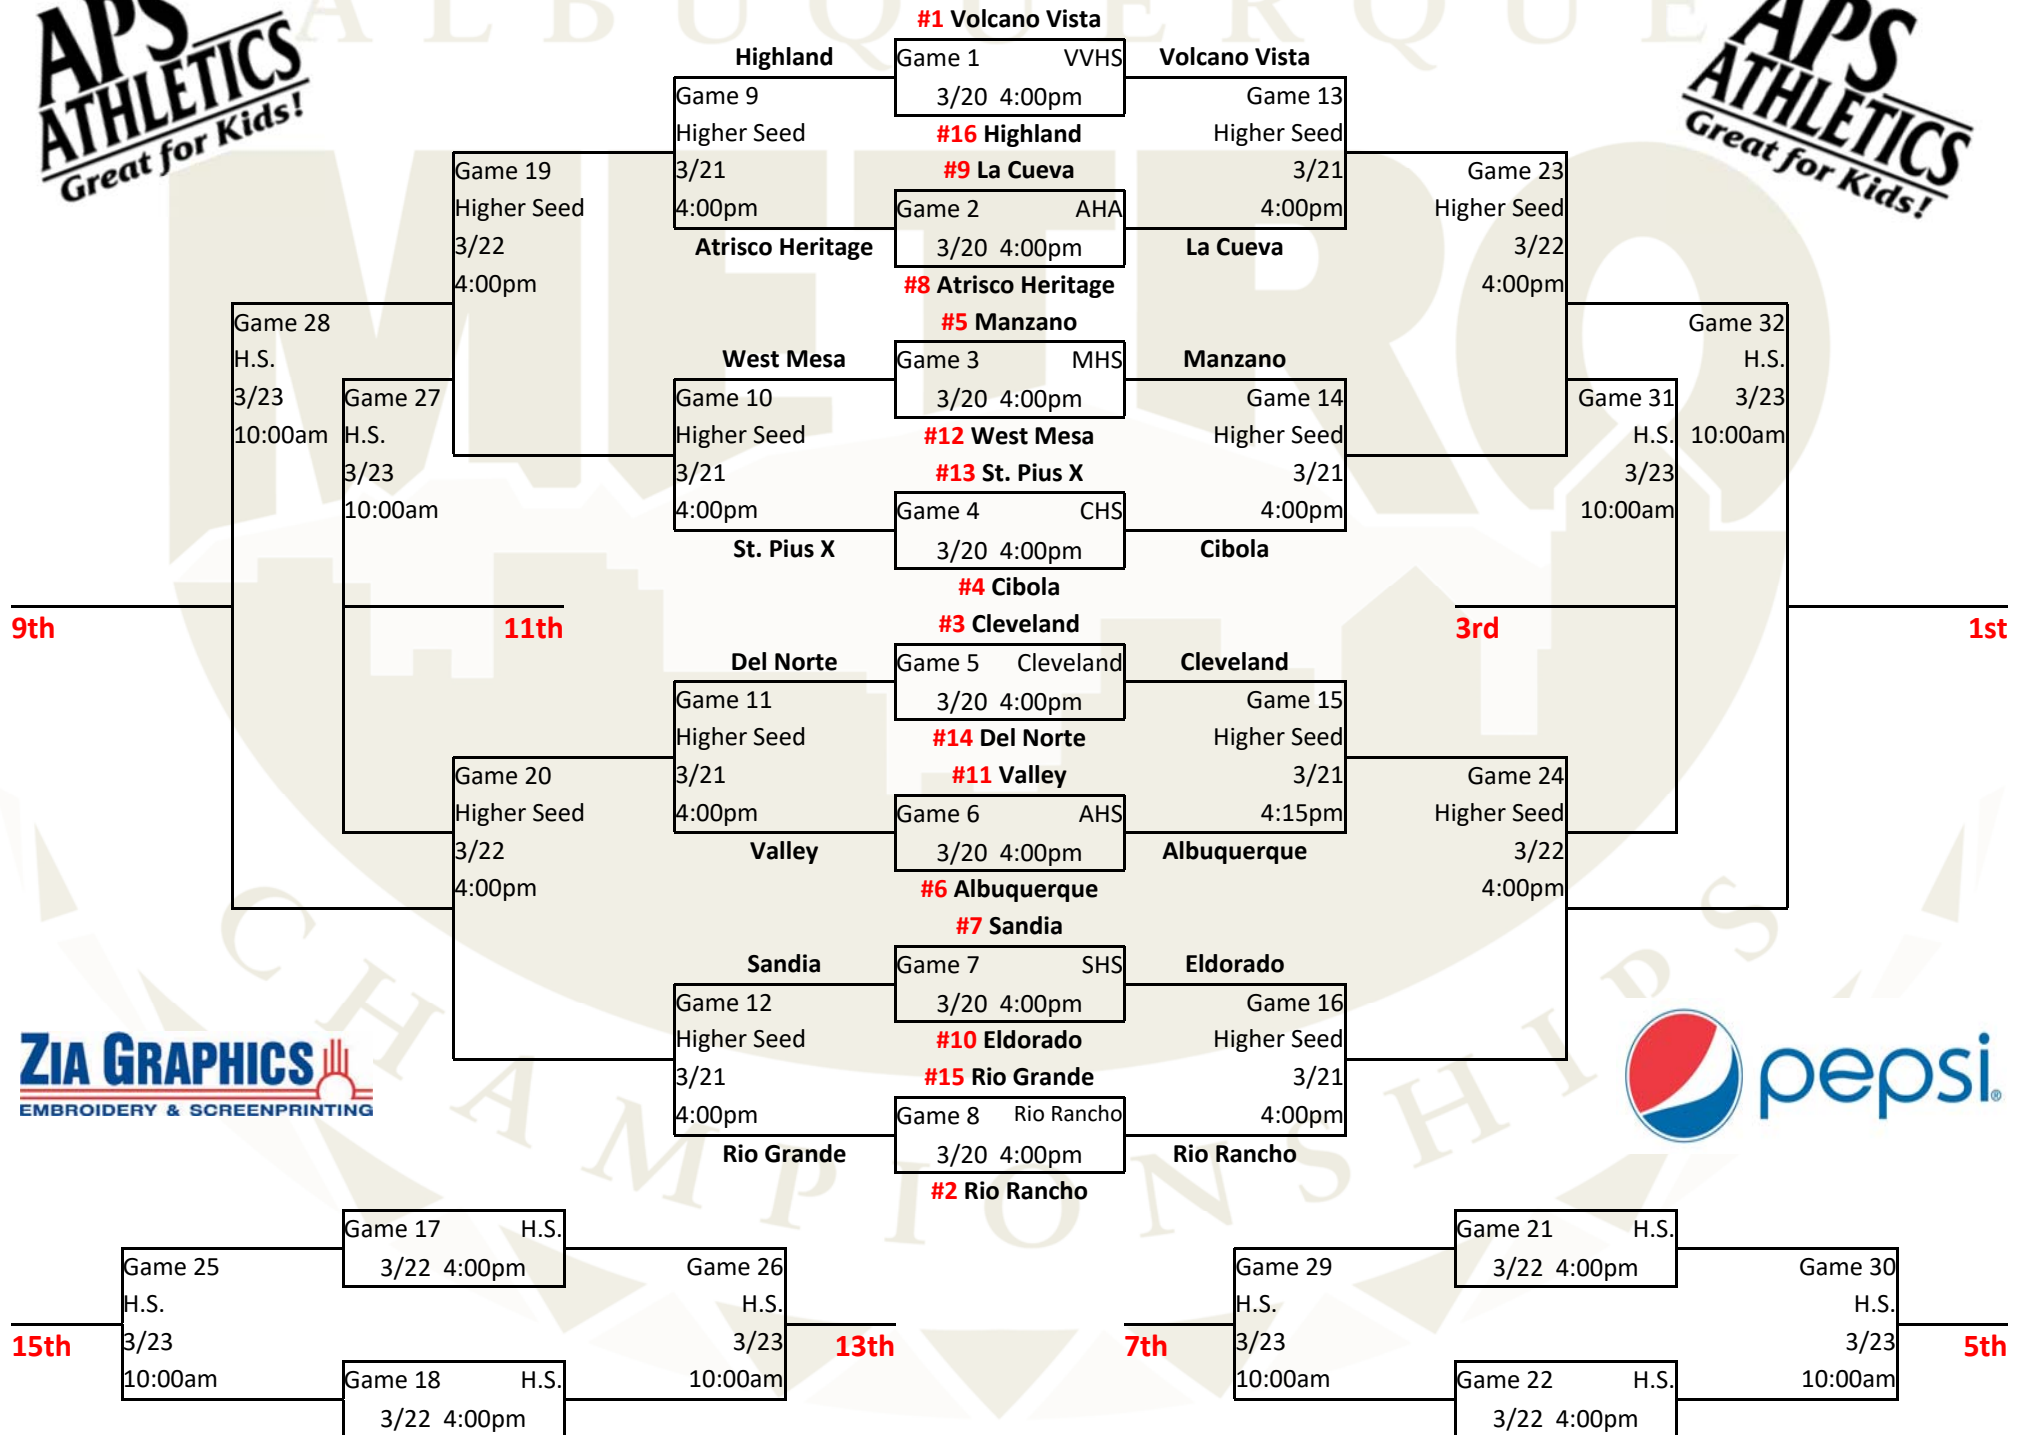

2018-2019 Albuquerque Metro Softball Championships

HIGHEST SEED IS THE HOME TEAM