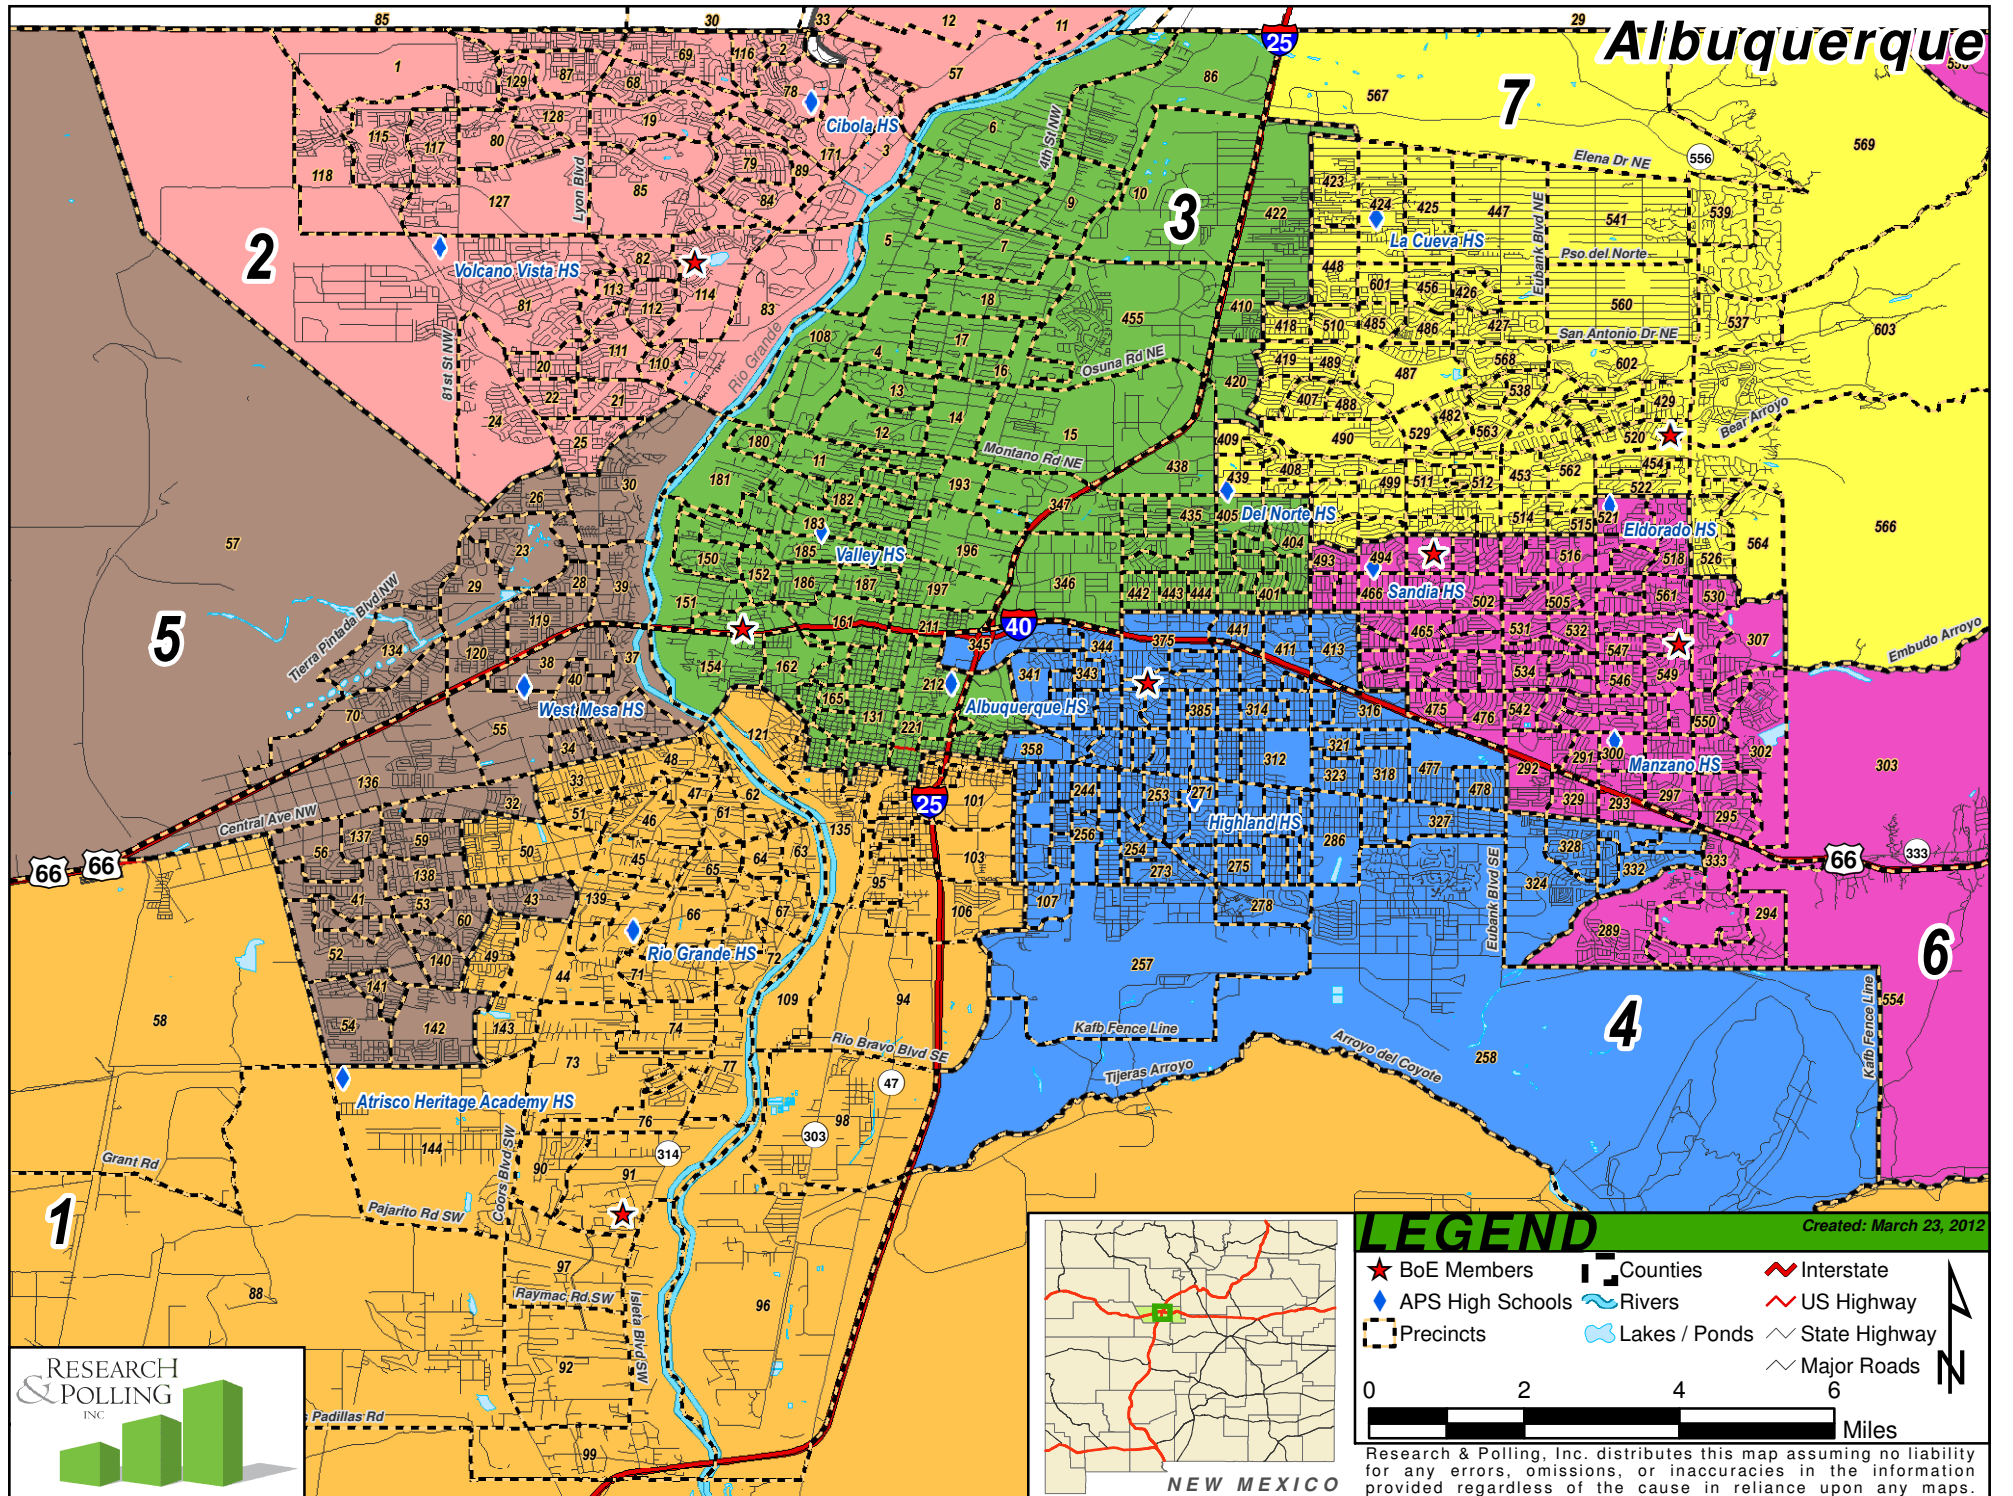

LEGEND Created: March 23, 2012

★ BoE Members	▭ Counties	↗ Interstate
◆ APS High Schools	~ Rivers	~ US Highway
▭ Precincts	☪ Lakes / Ponds	~ Major Roads

0 2 4 6 8 10 12 Miles

Research & Polling, Inc. distributes this map assuming no liability for any errors, omissions, or inaccuracies in the information provided regardless of the cause in reliance upon any maps.

Research & Polling, Inc. distributes this map assuming no liability for any errors, omissions, or inaccuracies in the information provided regardless of the cause in reliance upon any maps.