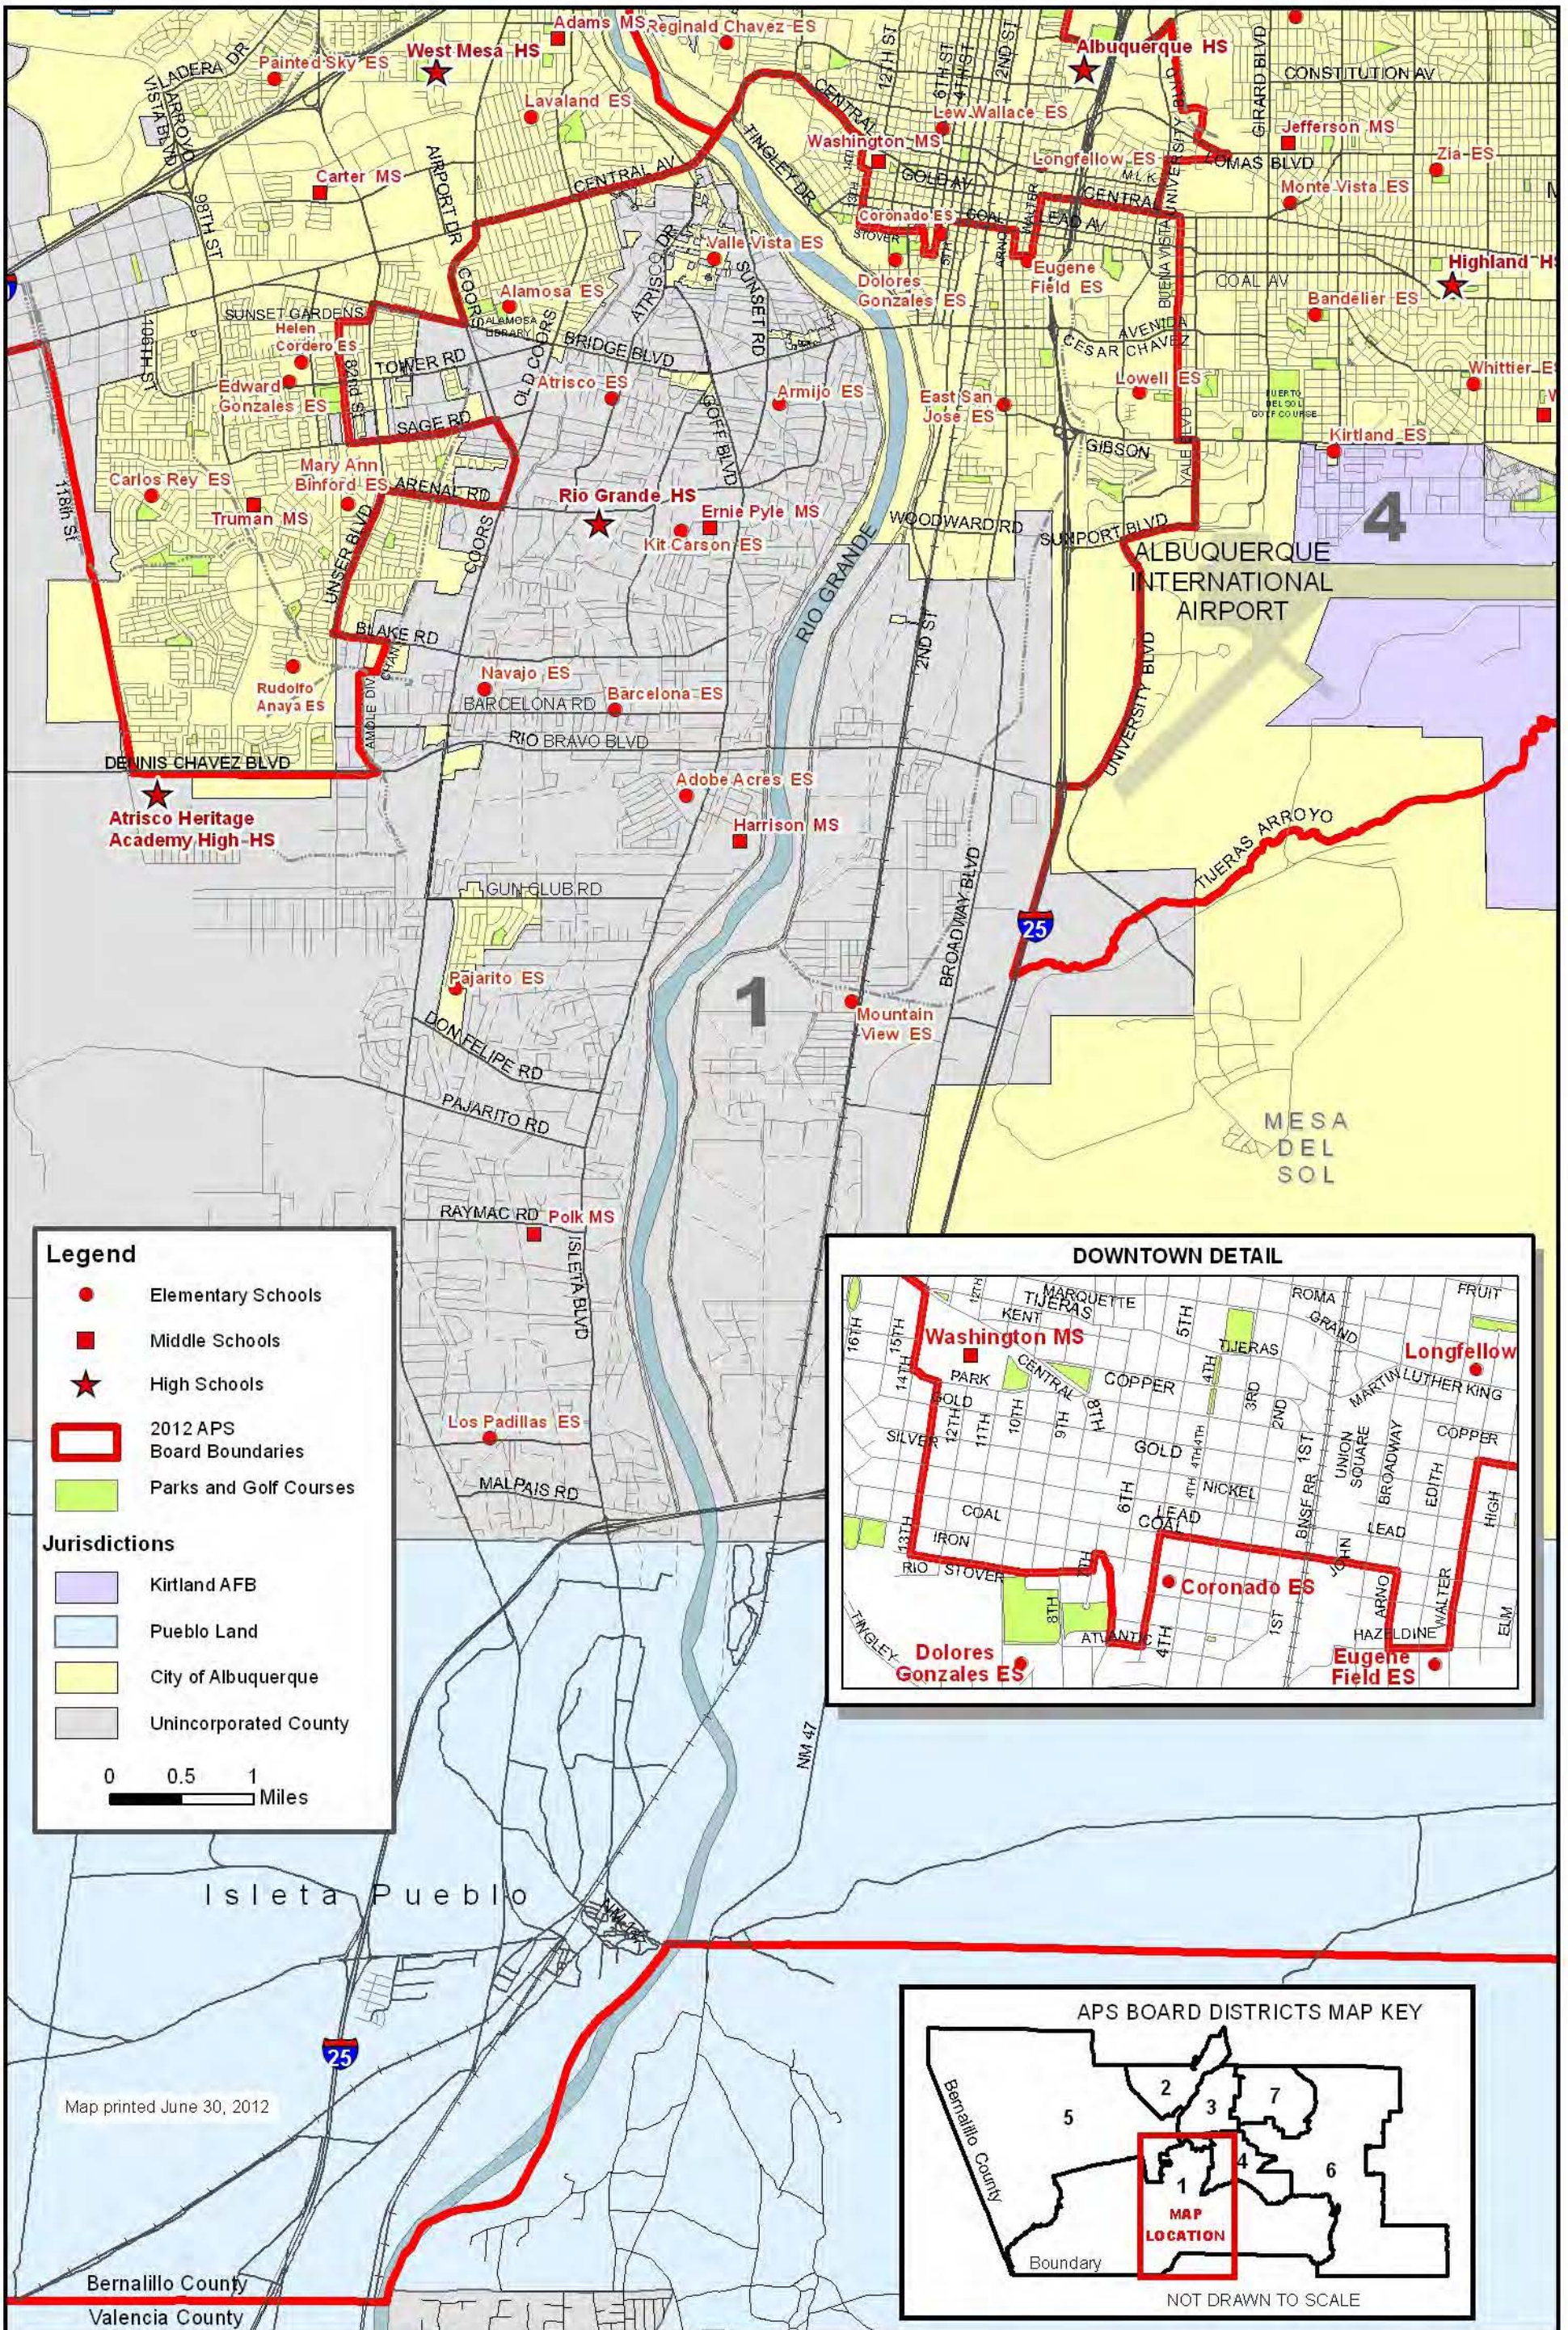

2012 APS BOARD DISTRICT 1

Legend

- Elementary Schools
- Middle Schools
- ★ High Schools
- 2012 APS Board Boundaries
- Parks and Golf Courses

Jurisdictions

- Kirtland AFB
- Pueblo Land
- City of Albuquerque
- Unincorporated County

0 0.5 1 Miles