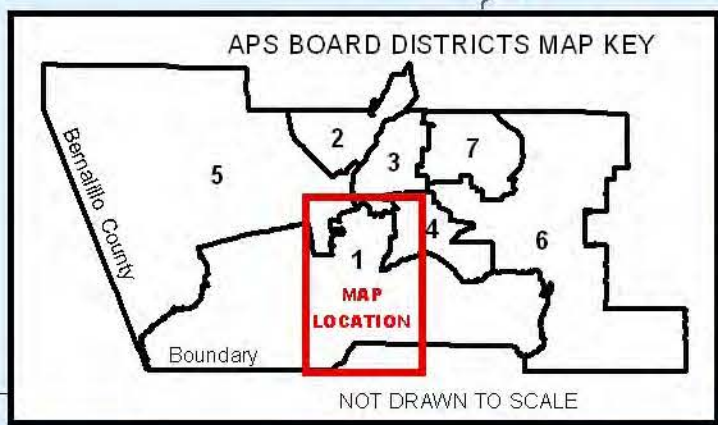

Map printed June 30, 2012

Bernalillo County
Valencia County