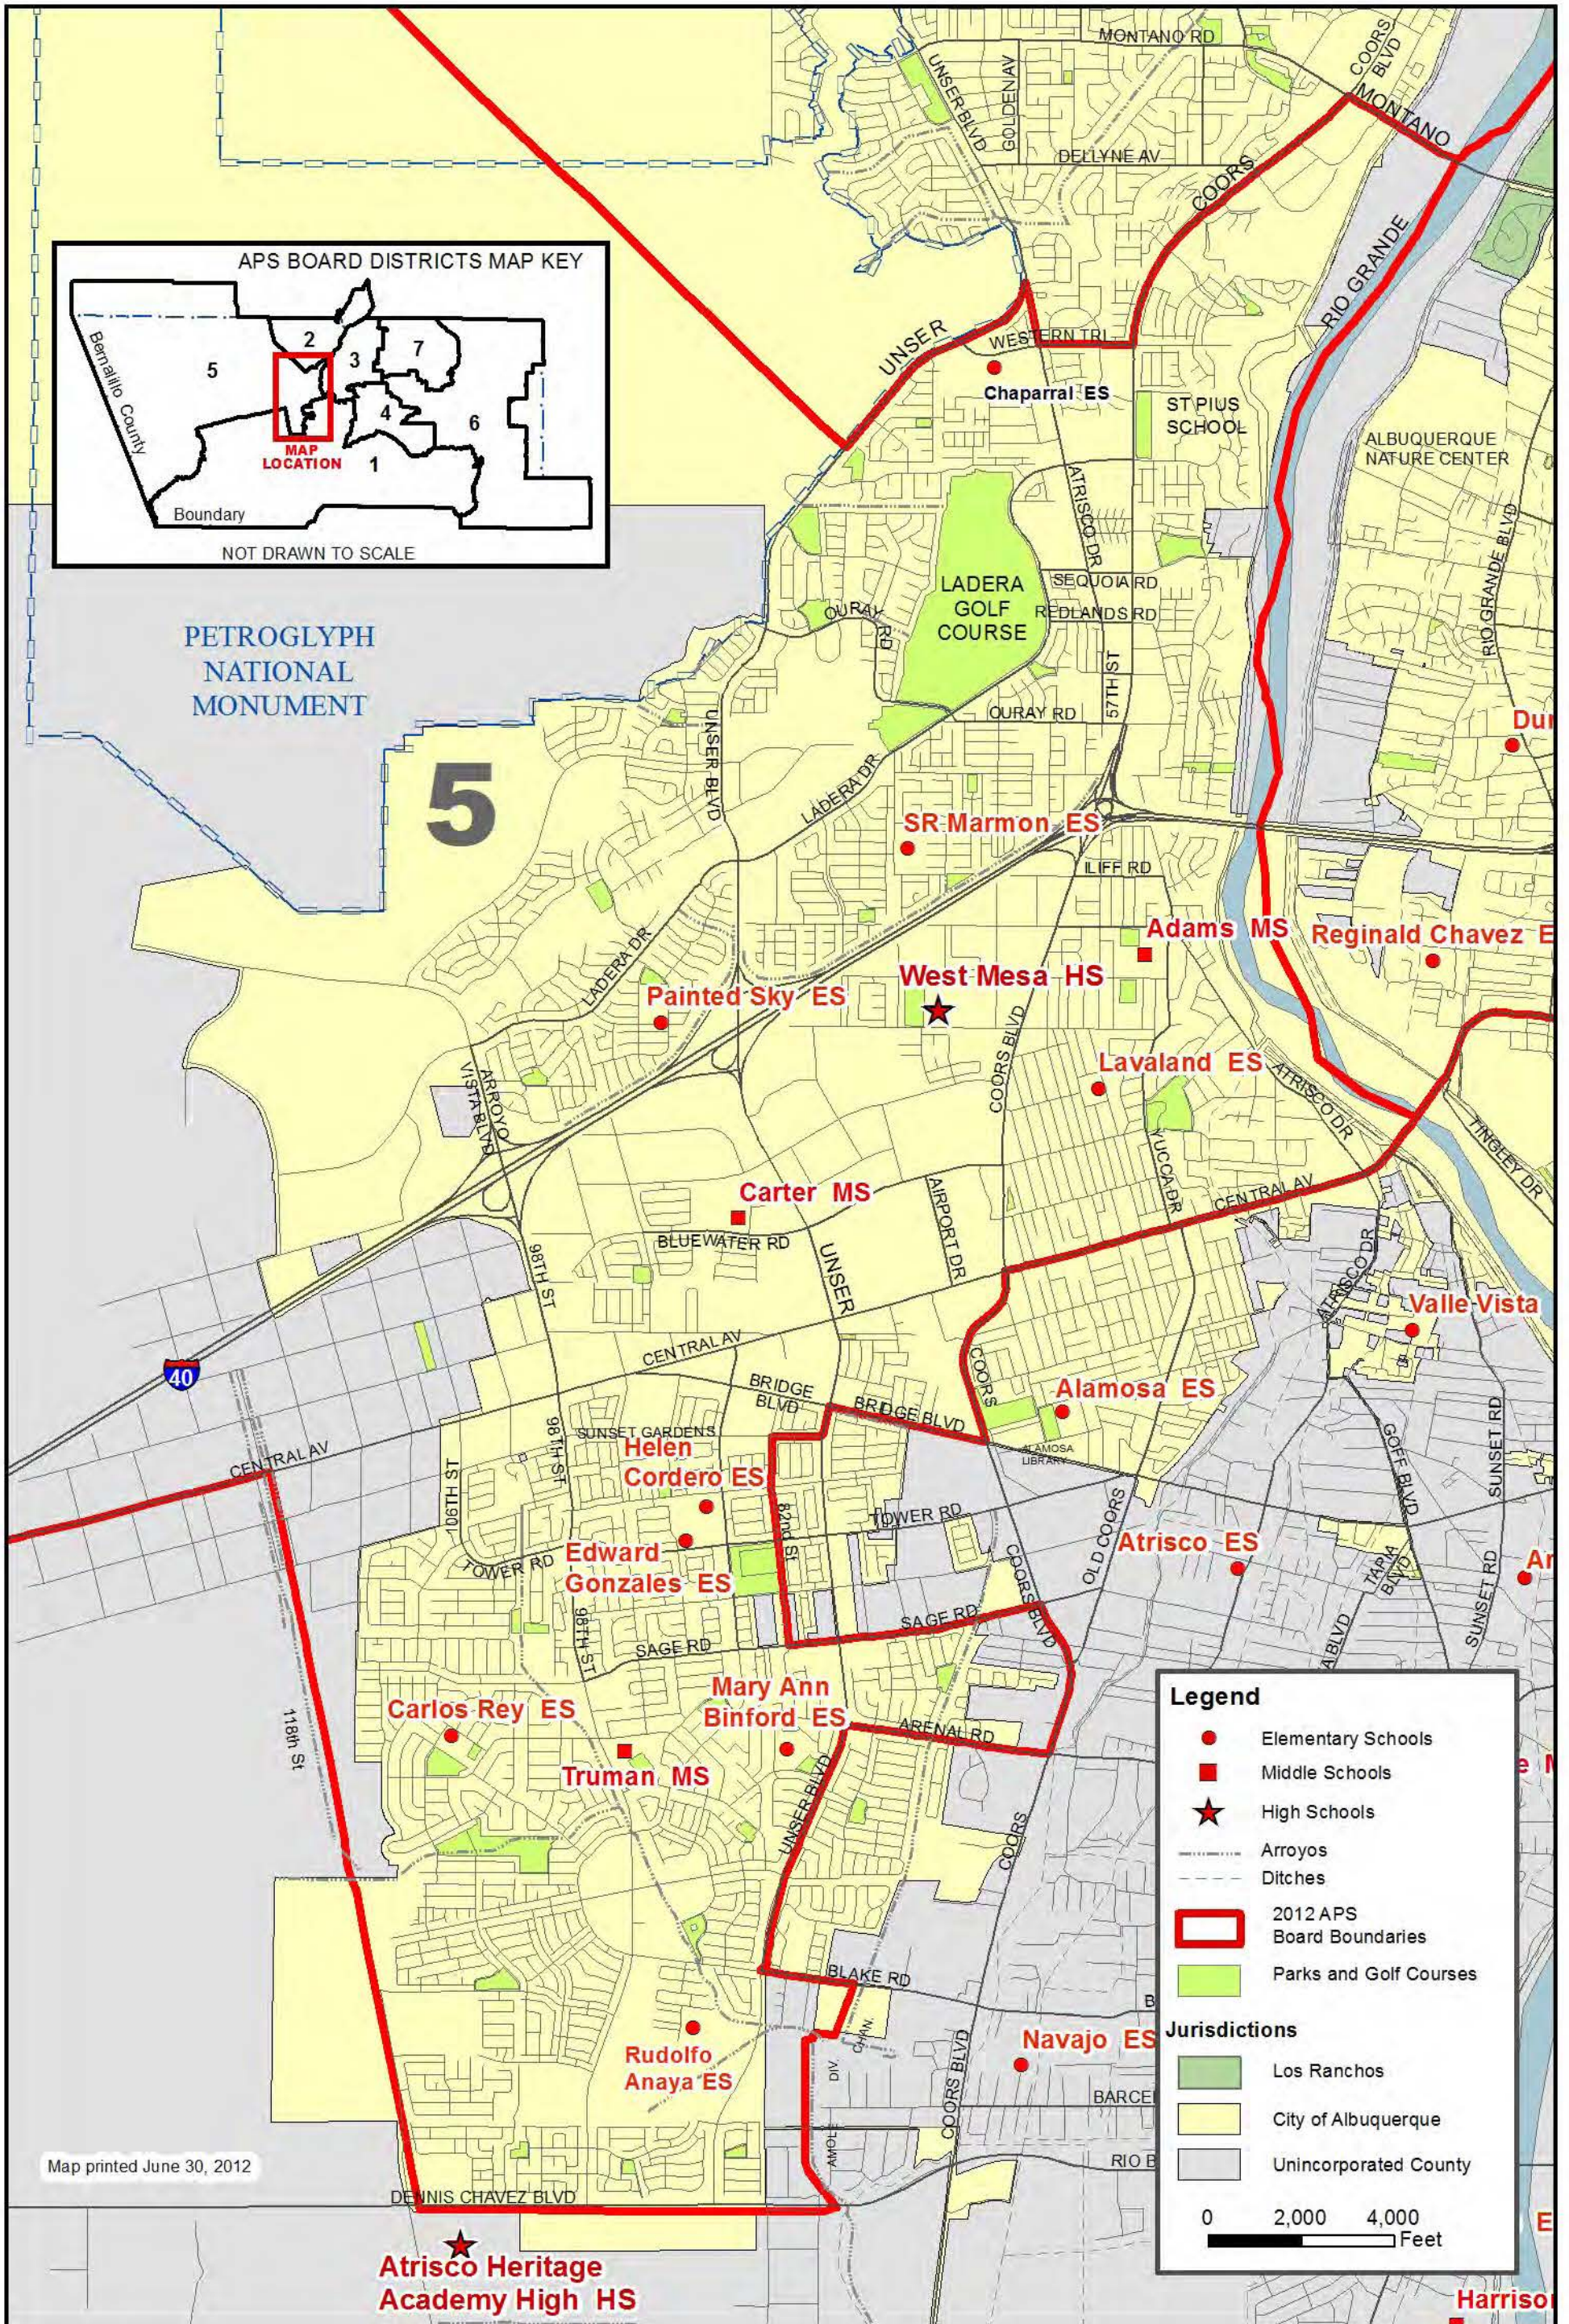

APS BOE District 5 Written Description

July 2012

Beginning at the northwest corner of the Albuquerque Public Schools District;

Along	Direction	To
The northern border of the Albuquerque Public Schools District	East	The top of the Escarpment 1/2 mile west of the intersection of Northern Blvd and 60th St in the City of Rio Rancho
The rim of the escarpment	South	North boundary of Bernalillo County
North boundary of Bernalillo County	East	3.5 miles to the PNM transmission line easement running north/south
The PNM transmission line easement	South	2.7 miles to a point on the Albuquerque City limits.
The PNM transmission line easement	Southeast	5 miles to Unser Blvd NW
Unser Blvd NW	Northeast	The extension of Atrisco Dr NW
Atrisco Dr NW	South	Western Trl NW
Western Trl NW	East	Coors Blvd NW
Coors Blvd NW	Northeast	Montano Rd NW
Montano Rd NW	East	The Rio Grande
The Rio Grande	South	Central Ave
Central Ave	West	Coors Blvd SW
Coors Blvd SW	South	Bridge Blvd SW
Bridge Blvd SW	Northwest	Unser Blvd SW
Unser Blvd SW	South	Sunset Gardens Rd SW
Sunset Gardens Rd SW	West	82nd St SW
82nd St SW	South	Sage Rd SW
Sage Rd SW	East	Coors Blvd SW
Coors Blvd SW	South	Arenal Rd SW
Arenal Rd SW	West	Unser Blvd SW
Unser Blvd SW	South	Blake Rd SW
Blake Rd SW	East	The Amole del Norte Diversion Channel
The Amole del Norte Diversion Channel	South	Dennis Chavez Blvd SW
Dennis Chavez Blvd SW	West	Power line easement on the east of 118th St SW
Power line easement	North and slightly west	Central Ave
Central Ave	West	Interstate 40
Interstate 40	West	The Rio Puerco
The Rio Puerco	Southwest	Southwest corner of Bernalillo County

Albuquerque Public Schools

Board of Education

Board District 5 Boundary

July 2012

2012 APS BOARD DISTRICT 5

Legend

- Elementary Schools
- Middle Schools
- ★ High Schools
- Arroyos
- - - Ditches
- ▭ 2012 APS Board Boundaries
- Parks and Golf Courses