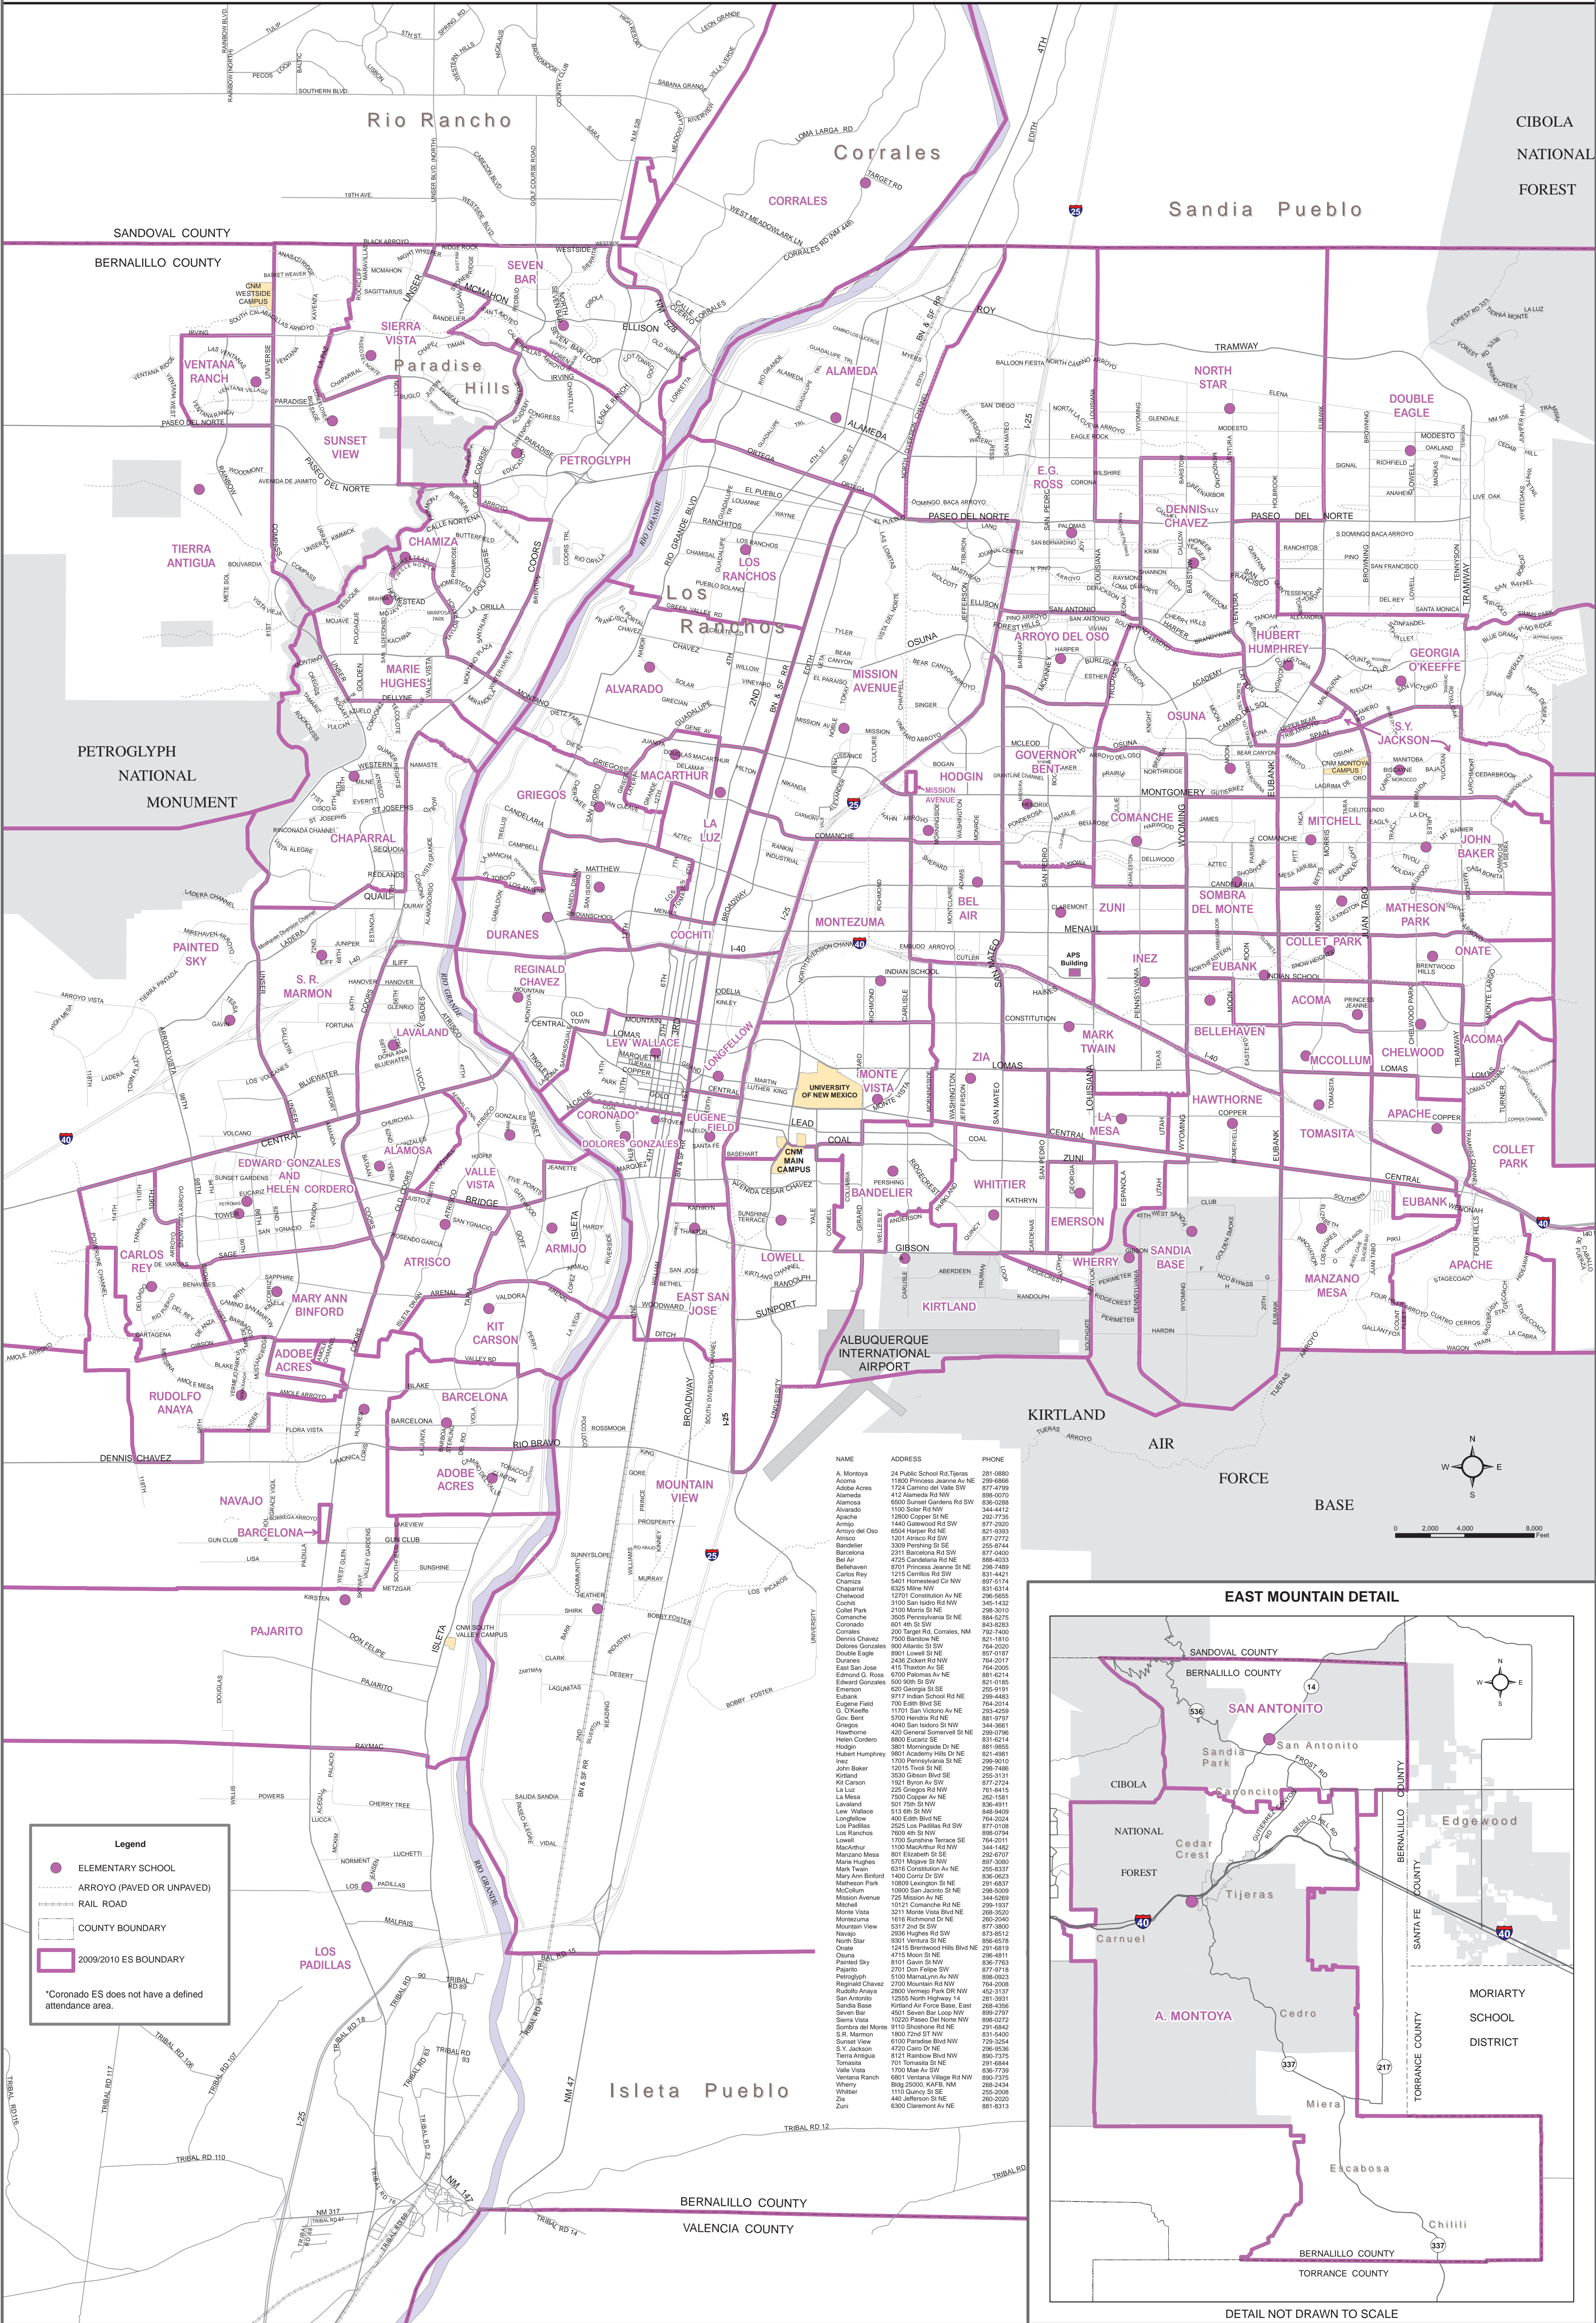

ALBUQUERQUE ELEMENTARY SCHOOL BOUNDARIES 2009/2010

DETAIL NOT DRAWN TO SCALE