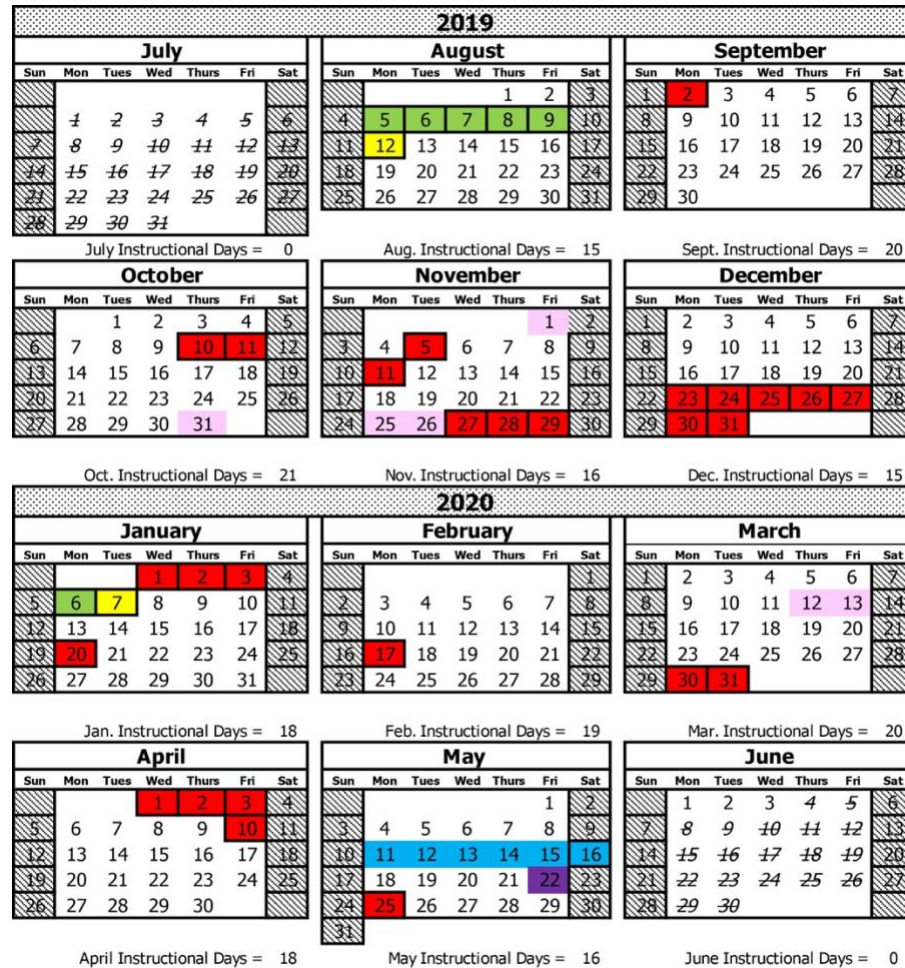

# Albuquerque Public Schools Traditional Calendar, 2019-2020

178 Instructional Days: 6 Student Registration, Professional Development Days, and/or Preparation Days

## Calendar View of Instructional Days

**Number of instructional days listed by semester: 178**

**1<sup>st</sup> Semester – 88 days**

- July .....0 days
- August .....15 days
- September .....20 days
- October .....21 days
- November .....16 days
- December .....15 days

**2<sup>nd</sup> Semester – 90 days**

- January .....18 days
- February .....19 days
- March .....20 days
- April .....18 days
- May .....16 days
- June .....0 days