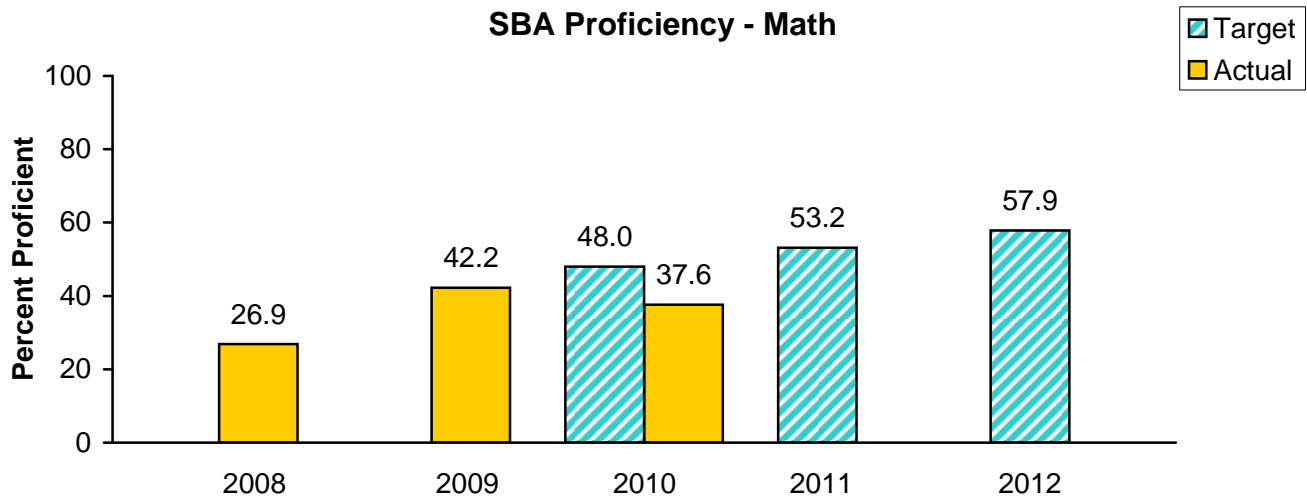

La Luz Elementary School

Goal 1 - Academic Excellence

The Albuquerque Public Schools Board of Education and our superintendent set eight goals in the 2008-09 school year. Goal One focuses on academic improvement. In addition to district targets, each school has similar targets for each of the areas in Goal One. An important part of these goals is keeping the public informed of our progress. This individual school report provides you with baseline data and three years of targets for this school.

Strategic Objective I - Increase the percentage of students who are proficient on the state Standards Based Assessment.

If the 2010 target was met new targets were calculated for 2011 and 2012 based on 2010 achievement. If the 2010 target was not met the targets calculated based on 2009 achievement remain in place.