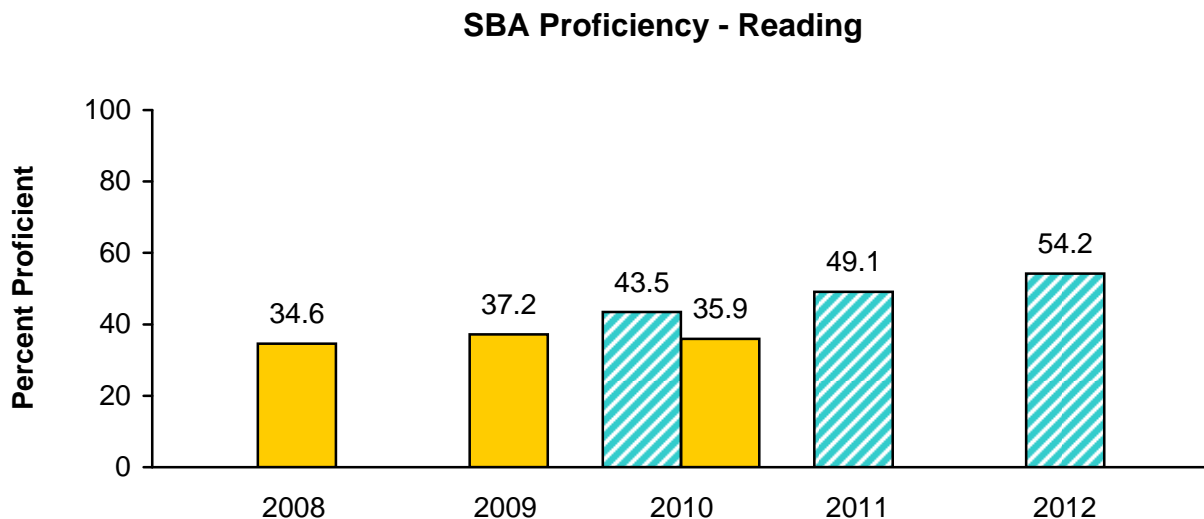

La Luz Elementary School

Goal 1 - Academic Excellence

The Albuquerque Public Schools Board of Education and our superintendent set eight goals in the 2008-09 school year. Goal One focuses on academic improvement. In addition to district targets, each school has similar targets for each of the areas in Goal One. An important part of these goals is keeping the public informed of our progress. This individual school report provides you with baseline data and three years of targets for this school.

Strategic Objective I - Increase the percentage of students who are proficient on the state Standards Based Assessment.

If the 2010 target was met new targets were calculated for 2011 and 2012 based on 2010 achievement. If the 2010 target was not met the targets calculated based on 2009 achievement remain in place.