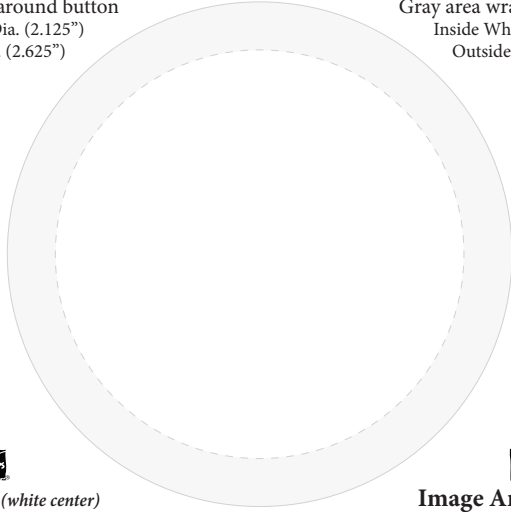

Image Area (*white center*)
 Gray area wraps around button
 Inside White Dia. (2.125")
 Outside Dia. (2.625")

Image Area (*white center*)
 Gray area wraps around button
 Inside White Dia. (2.125")
 Outside Dia. (2.625")