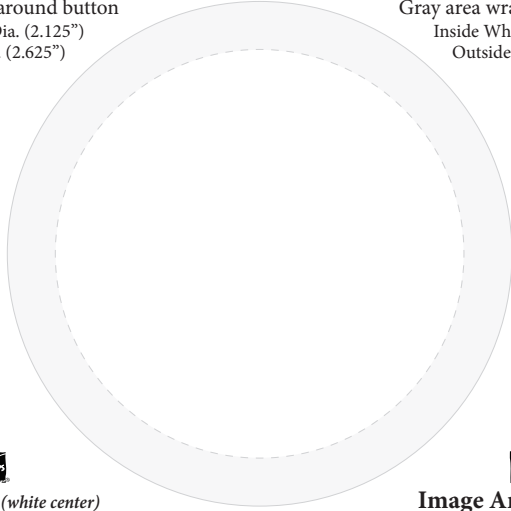

Image Area (*white center*)
 Gray area wraps around button
 Inside White Dia. (2.125")
 Outside Dia. (2.625")

Image Area (*white center*)
 Gray area wraps around button
 Inside White Dia. (2.125")
 Outside Dia. (2.625")