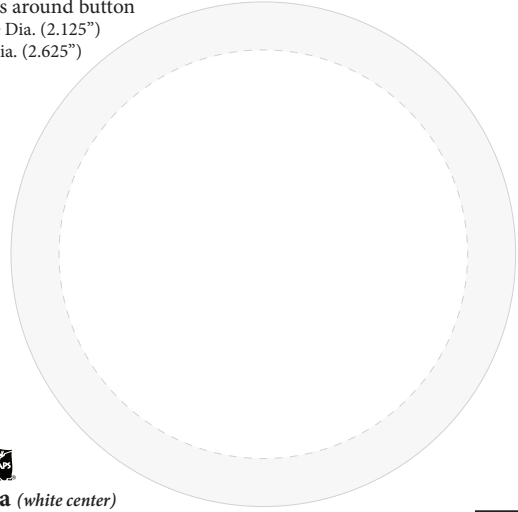

Image Area (*white center*)
 Gray area wraps around button
 Inside White Dia. (2.125")
 Outside Dia. (2.625")

Image Area (*white center*)
 Gray area wraps around button
 Inside White Dia. (2.125")
 Outside Dia. (2.625")