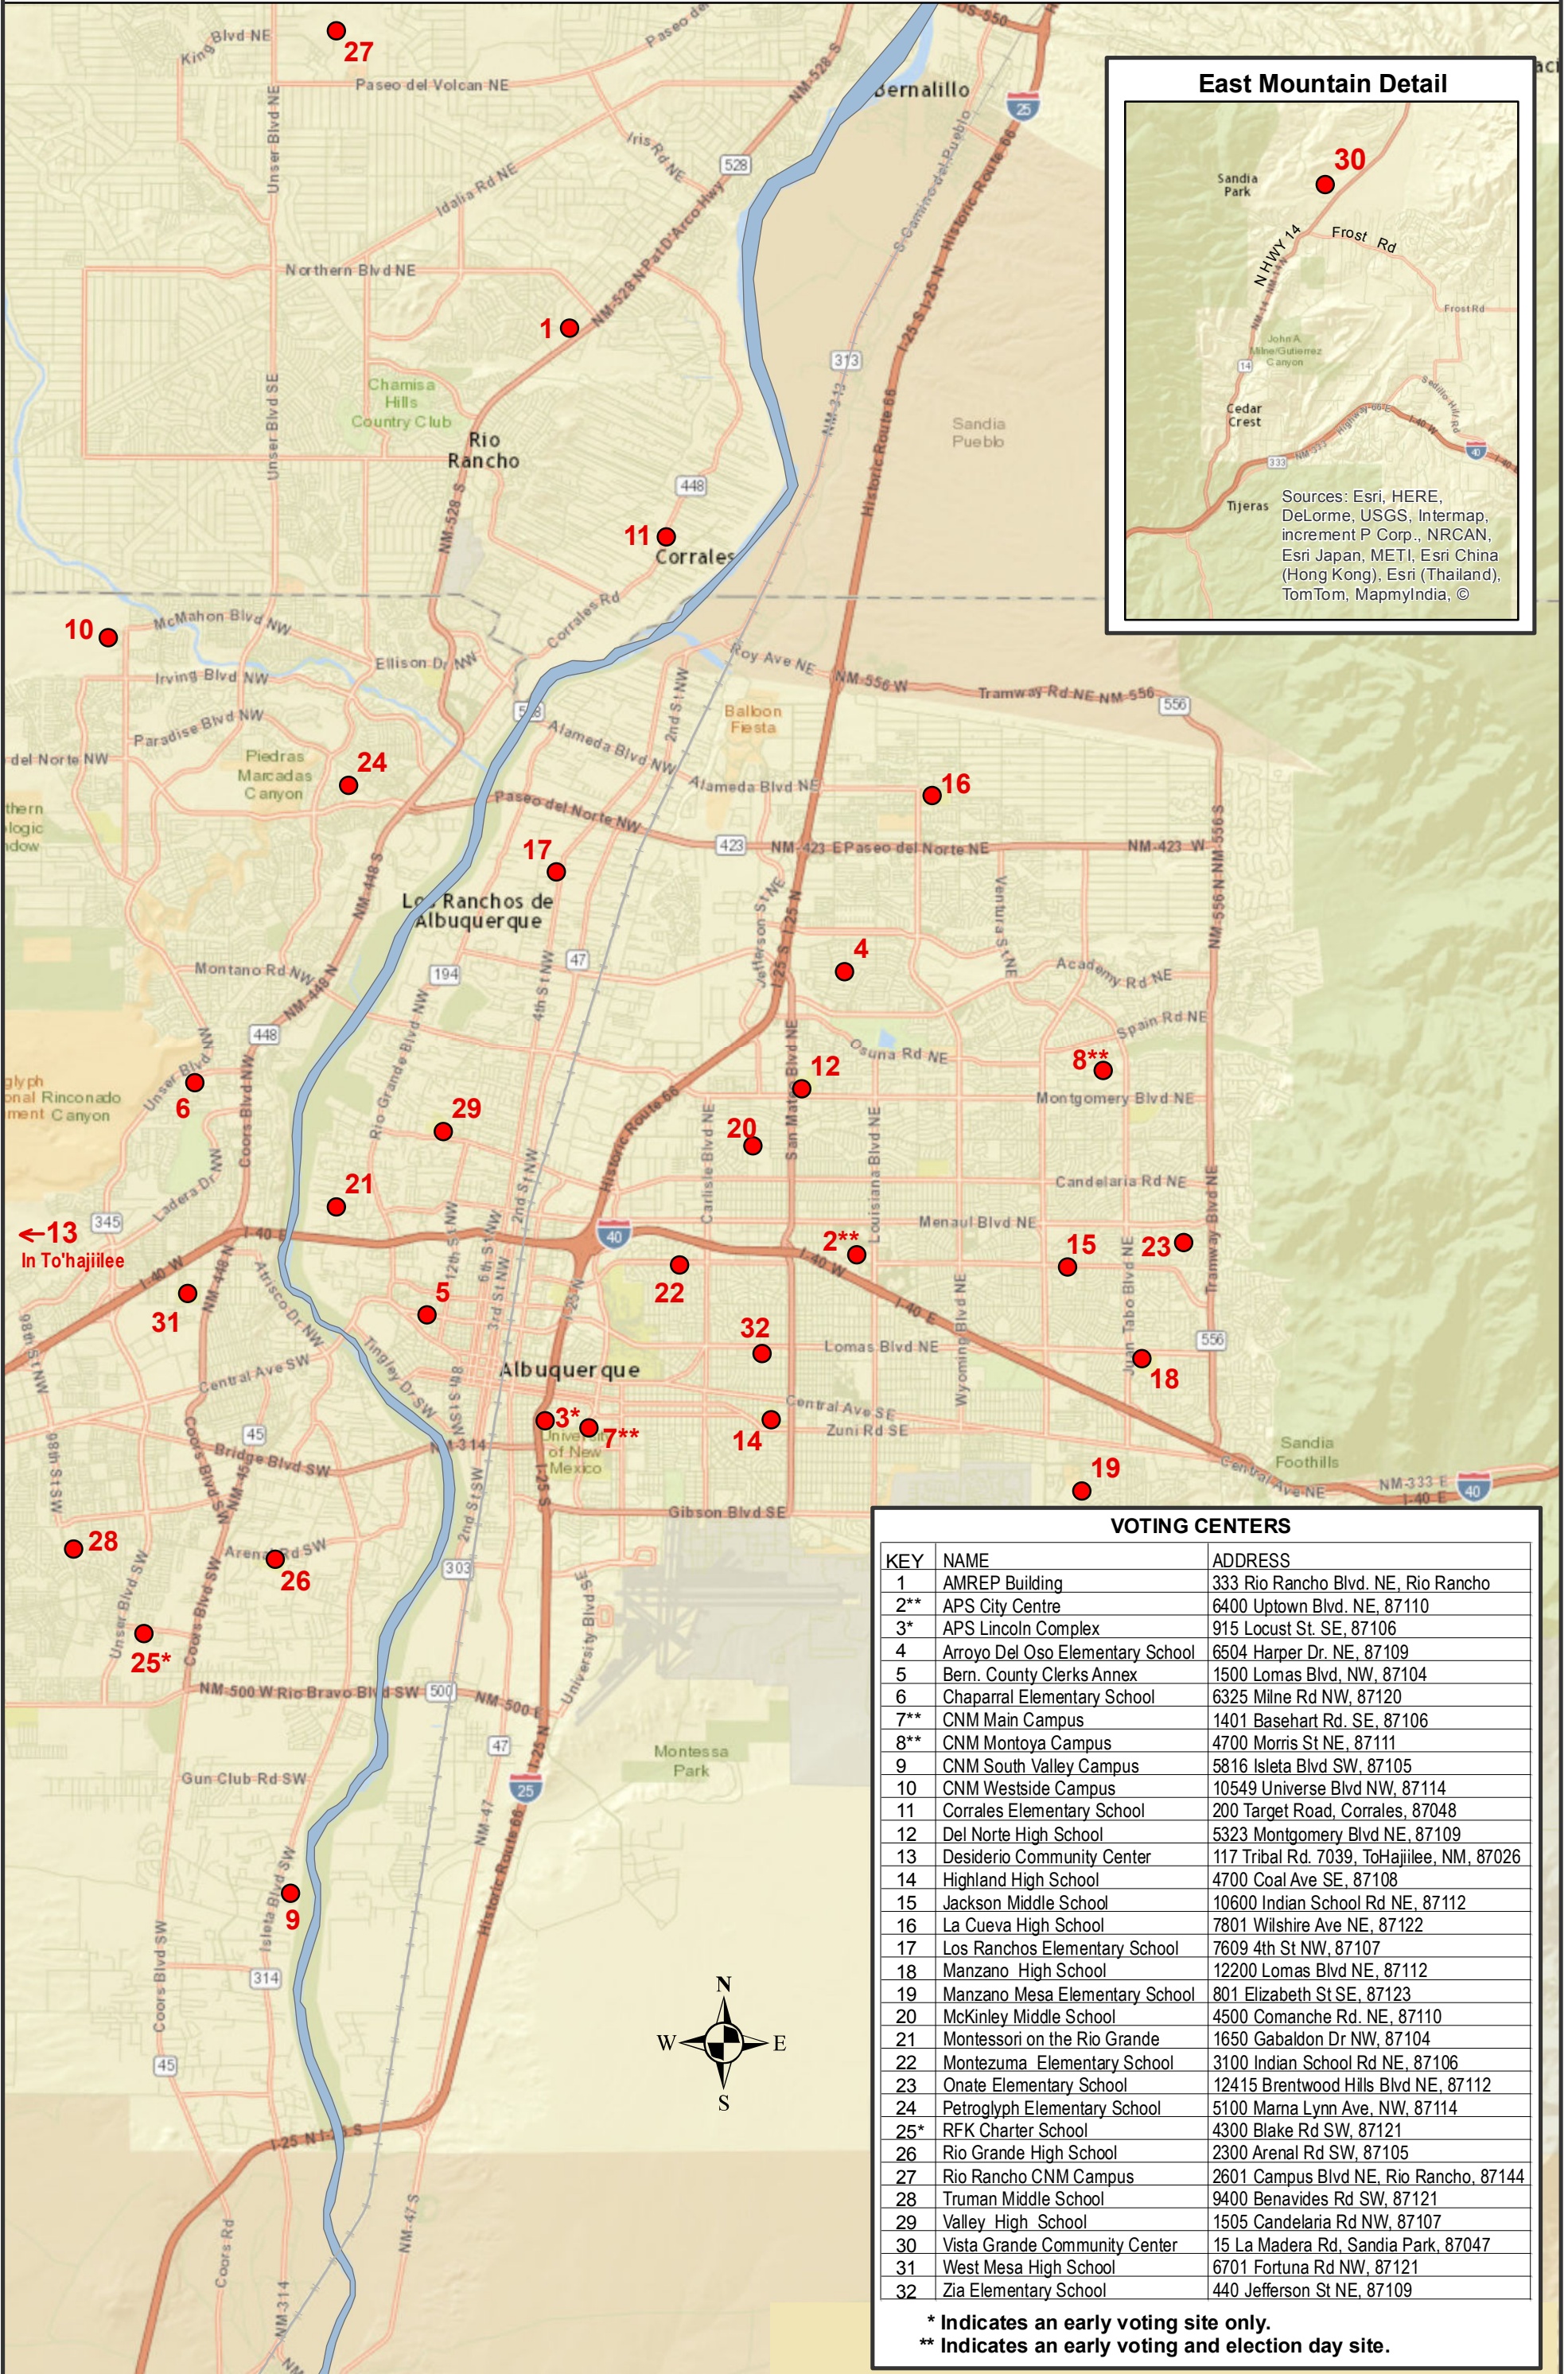

Consolidated Voting Sites for APS and CNM Bond/Mill Levy Election Feb. 2, 2016

East Mountain Detail

Sources: Esri, HERE, DeLorme, USGS, Intermap, increment P Corp., NRCAN, Esri Japan, METI, Esri China (Hong Kong), Esri (Thailand), TomTom, MapmyIndia, ©

VOTING CENTERS		
KEY	NAME	ADDRESS
1	AMREP Building	333 Rio Rancho Blvd. NE, Rio Rancho
2**	APS City Centre	6400 Uptown Blvd. NE, 87110
3*	APS Lincoln Complex	915 Locust St. SE, 87106
4	Arroyo Del Oso Elementary School	6504 Harper Dr. NE, 87109
5	Bern. County Clerks Annex	1500 Lomas Blvd. NW, 87104
6	Chaparral Elementary School	6325 Milne Rd NW, 87120
7**	CNM Main Campus	1401 Basehart Rd. SE, 87106
8**	CNM Montoya Campus	4700 Morris St NE, 87111
9	CNM South Valley Campus	5816 Isleta Blvd SW, 87105
10	CNM Westside Campus	10549 Universe Blvd NW, 87114
11	Corrales Elementary School	200 Target Road, Corrales, 87048
12	Del Norte High School	5323 Montgomery Blvd NE, 87109
13	Desiderio Community Center	117 Tribal Rd. 7039, To'hajiilee, NM, 87026
14	Highland High School	4700 Coal Ave SE, 87108
15	Jackson Middle School	10600 Indian School Rd NE, 87112
16	La Cueva High School	7801 Wilshire Ave NE, 87122
17	Los Ranchos Elementary School	7609 4th St NW, 87107
18	Manzano High School	12200 Lomas Blvd NE, 87112
19	Manzano Mesa Elementary School	801 Elizabeth St SE, 87123
20	McKinley Middle School	4500 Comanche Rd. NE, 87110
21	Montessori on the Rio Grande	1650 Gabaldon Dr NW, 87104
22	Montezuma Elementary School	3100 Indian School Rd NE, 87106
23	Oate Elementary School	12415 Brentwood Hills Blvd NE, 87112
24	Petroglyph Elementary School	5100 Mama Lynn Ave, NW, 87114
25*	RFK Charter School	4300 Blake Rd SW, 87121
26	Rio Grande High School	2300 Arenal Rd SW, 87105
27	Rio Rancho CNM Campus	2601 Campus Blvd NE, Rio Rancho, 87144
28	Truman Middle School	9400 Benavides Rd SW, 87121
29	Valley High School	1505 Candelaria Rd NW, 87107
30	Vista Grande Community Center	15 La Madera Rd, Sandia Park, 87047
31	West Mesa High School	6701 Fortuna Rd NW, 87121
32	Zia Elementary School	440 Jefferson St NE, 87109

* Indicates an early voting site only.
** Indicates an early voting and election day site.