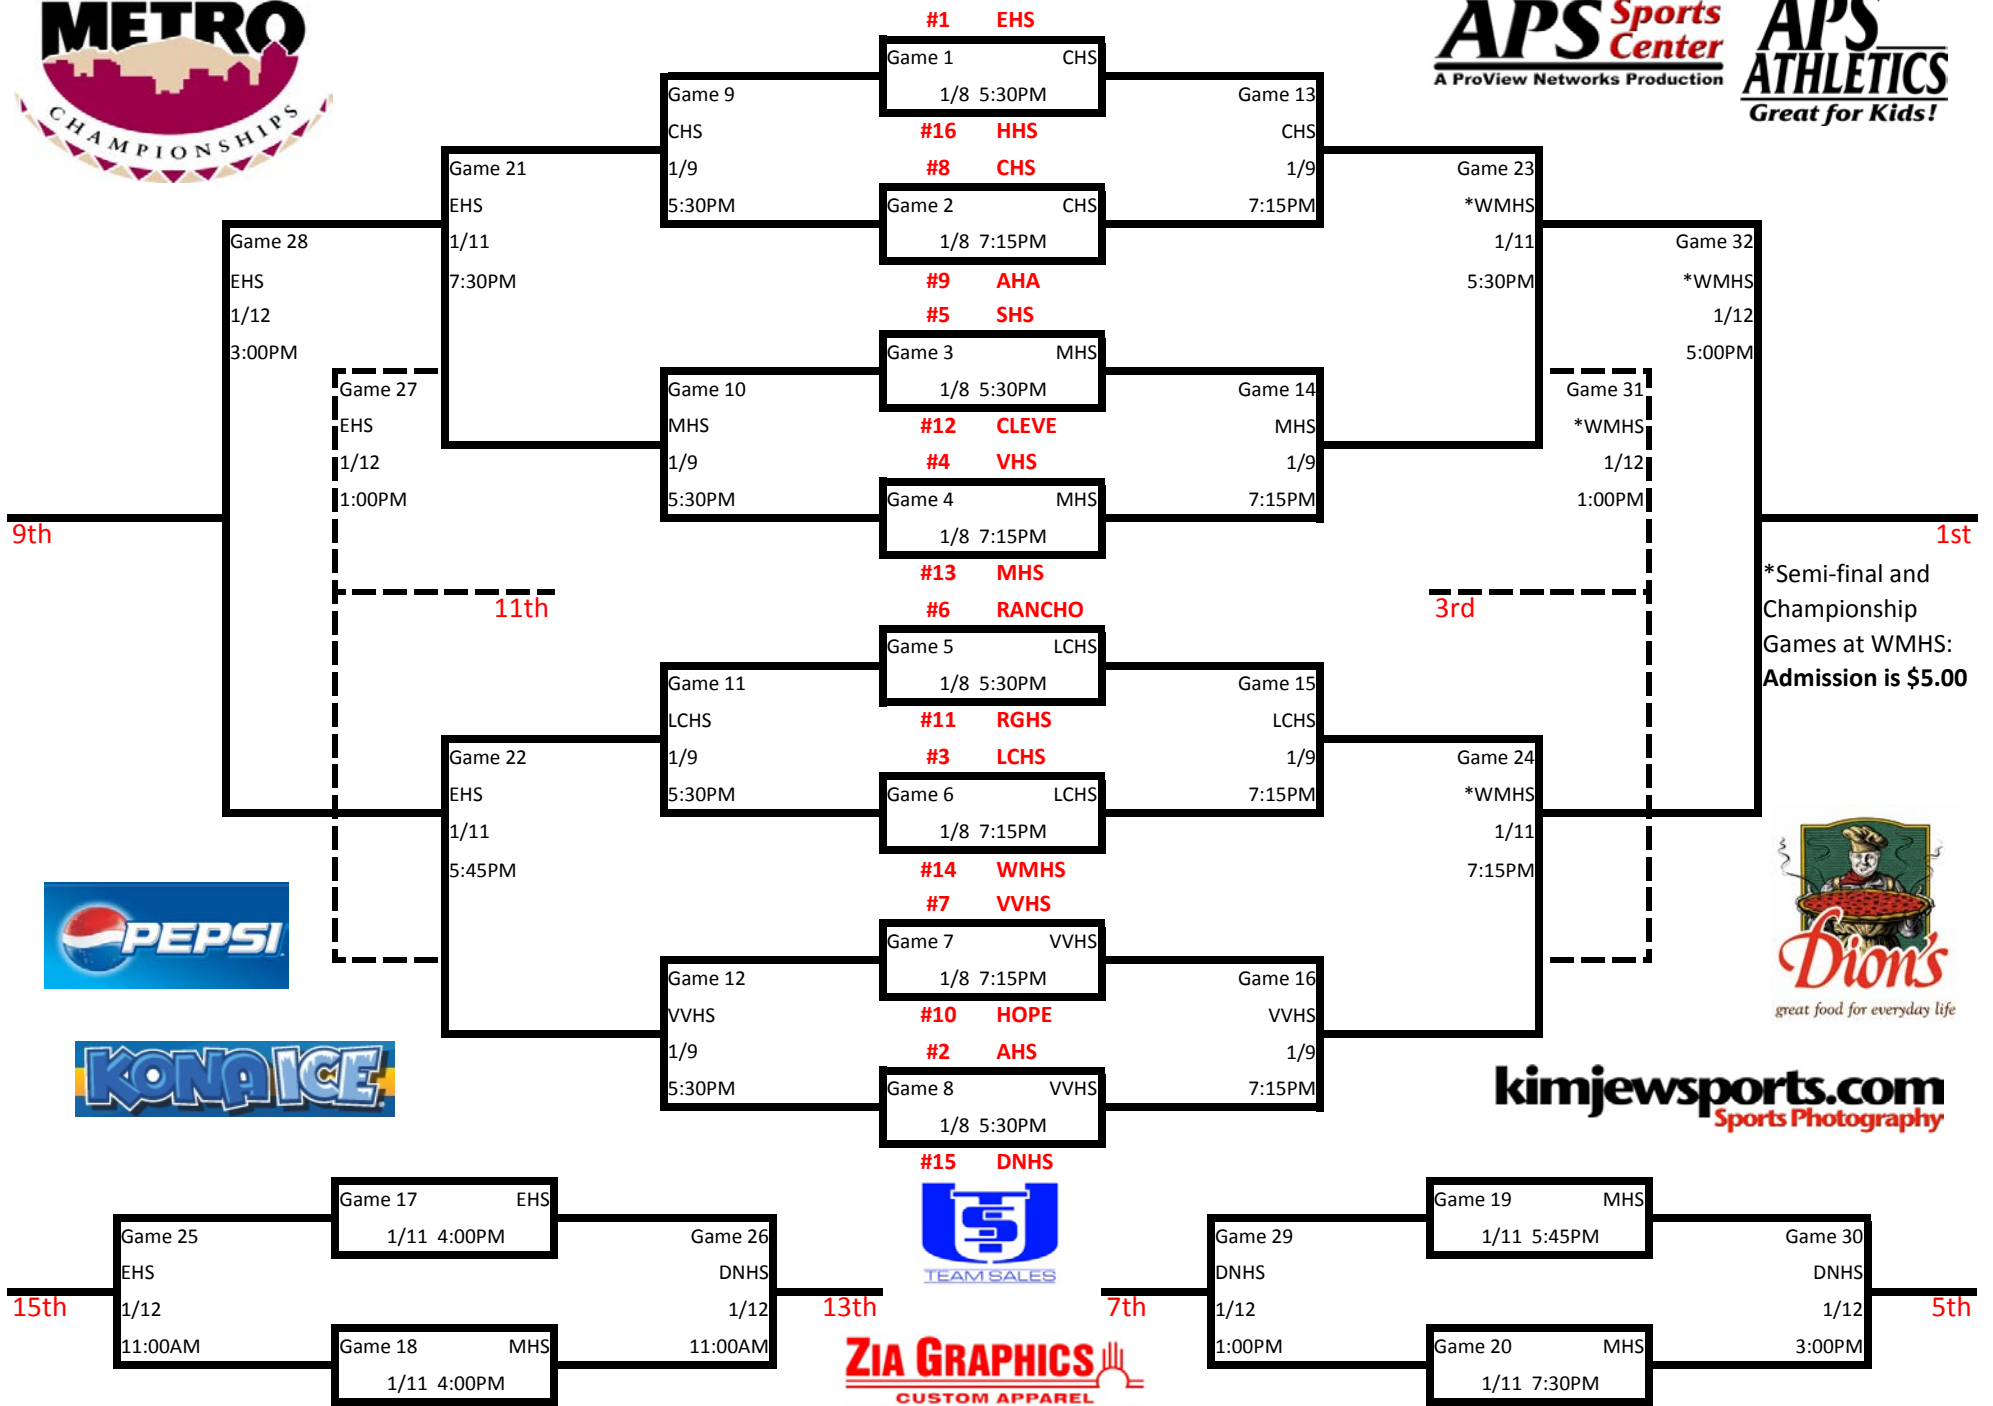

2012-2013 Metro Boys Basketball Championships

*Semi-final and Championship Games at WMHS: Admission is \$5.00

2012-2013 Metro Girls Basketball Championships

Game Number		Date	Boys Games				Game Number		Date	Girls Games			
			HOME	AWAY	Site	Time			HOME	AWAY	Site	Time	
1		1/8/2013	EHS	HHS	CHS	5:30PM	1	1/8/2013	EHS	AHA	AHA	7:15PM	
2		1/8/2013	CHS	AHA	CHS	7:15PM	2	1/8/2013	VHS	RANCHO	AHA	5:30PM	
3		1/8/2013	SHS	CLEVE	MHS	5:30PM	3	1/8/2013	SHS	AHS	AHS	7:15PM	
4		1/8/2013	VHS	MHS	MHS	7:15PM	4	1/8/2013	VVHS	WMHS	AHS	5:30PM	
5		1/8/2013	RANCHO	RGHS	LCHS	5:30PM	5	1/8/2013	LCHS	DNHS	DNHS	7:15PM	
6		1/8/2013	LCHS	WMHS	LCHS	7:15PM	6	1/8/2013	CHS	RGHS	DNHS	5:30PM	
7		1/8/2013	VVHS	HOPE	VVHS	7:15PM	7	1/8/2013	CLEVE	MHS	HHS	5:30PM	
8		1/8/2013	AHS	DNHS	VVHS	5:30PM	8	1/8/2013	HOPE	HHS	HHS	7:15PM	
9		1/9/2013			CHS	5:30PM	9	1/9/2013			AHA	5:30PM	
10		1/9/2013			MHS	5:30PM	10	1/9/2013			AHS	5:30PM	
11		1/9/2013			LCHS	5:30PM	11	1/9/2013			DNHS	5:30PM	
12		1/9/2013			VVHS	5:30PM	12	1/9/2013			HHS	5:30PM	
13		1/9/2013			CHS	7:15PM	13	1/9/2013			AHA	7:15PM	
14		1/9/2013			MHS	7:15PM	14	1/9/2013			AHS	7:15PM	
15		1/9/2013			LCHS	7:15PM	15	1/9/2013			DNHS	7:15PM	
16		1/9/2013			VVHS	7:15PM	16	1/9/2013			HHS	7:15PM	
17		1/11/2013			EHS	4:00PM	17	1/11/2013			AHA	4:00PM	
18		1/11/2013			MHS	4:00PM	18	1/11/2013			RGHS	4:00PM	
19		1/11/2013			MHS	5:45PM	19	1/11/2013			RGHS	5:45PM	
20		1/11/2013			MHS	7:30PM	20	1/11/2013			RGHS	7:30PM	
21		1/11/2013			EHS	7:30PM	21	1/11/2013			AHA	7:30PM	
22		1/11/2013			EHS	5:45PM	22	1/11/2013			AHA	5:45PM	
23		1/11/2013			WMHS	5:30PM	23	1/11/2013			VHS	5:30PM	
24		1/11/2013			WMHS	7:15PM	24	1/11/2013			VHS	7:15PM	
25		1/12/2013			EHS	11:00AM	25	1/12/2013			VHS	11:00AM	
26		1/12/2013			DNHS	11:00AM	26	1/12/2013			RGHS	11:00AM	
27		1/12/2013			EHS	1:00PM	27	1/12/2013			VHS	1:00PM	
28		1/12/2013			EHS	3:00PM	28	1/12/2013			VHS	3:00pm	
29		1/12/2013			DNHS	1:00PM	29	1/12/2013			RGHS	1:00PM	
30		1/12/2013			DNHS	3:00PM	30	1/12/2013			RGHS	3:00PM	
31		1/12/2013			WMHS	1:00PM	31	1/12/2013			WMHS	3:00PM	
32		1/12/2013			WMHS	5:00PM	32	1/12/2013			WMHS	7:00PM	