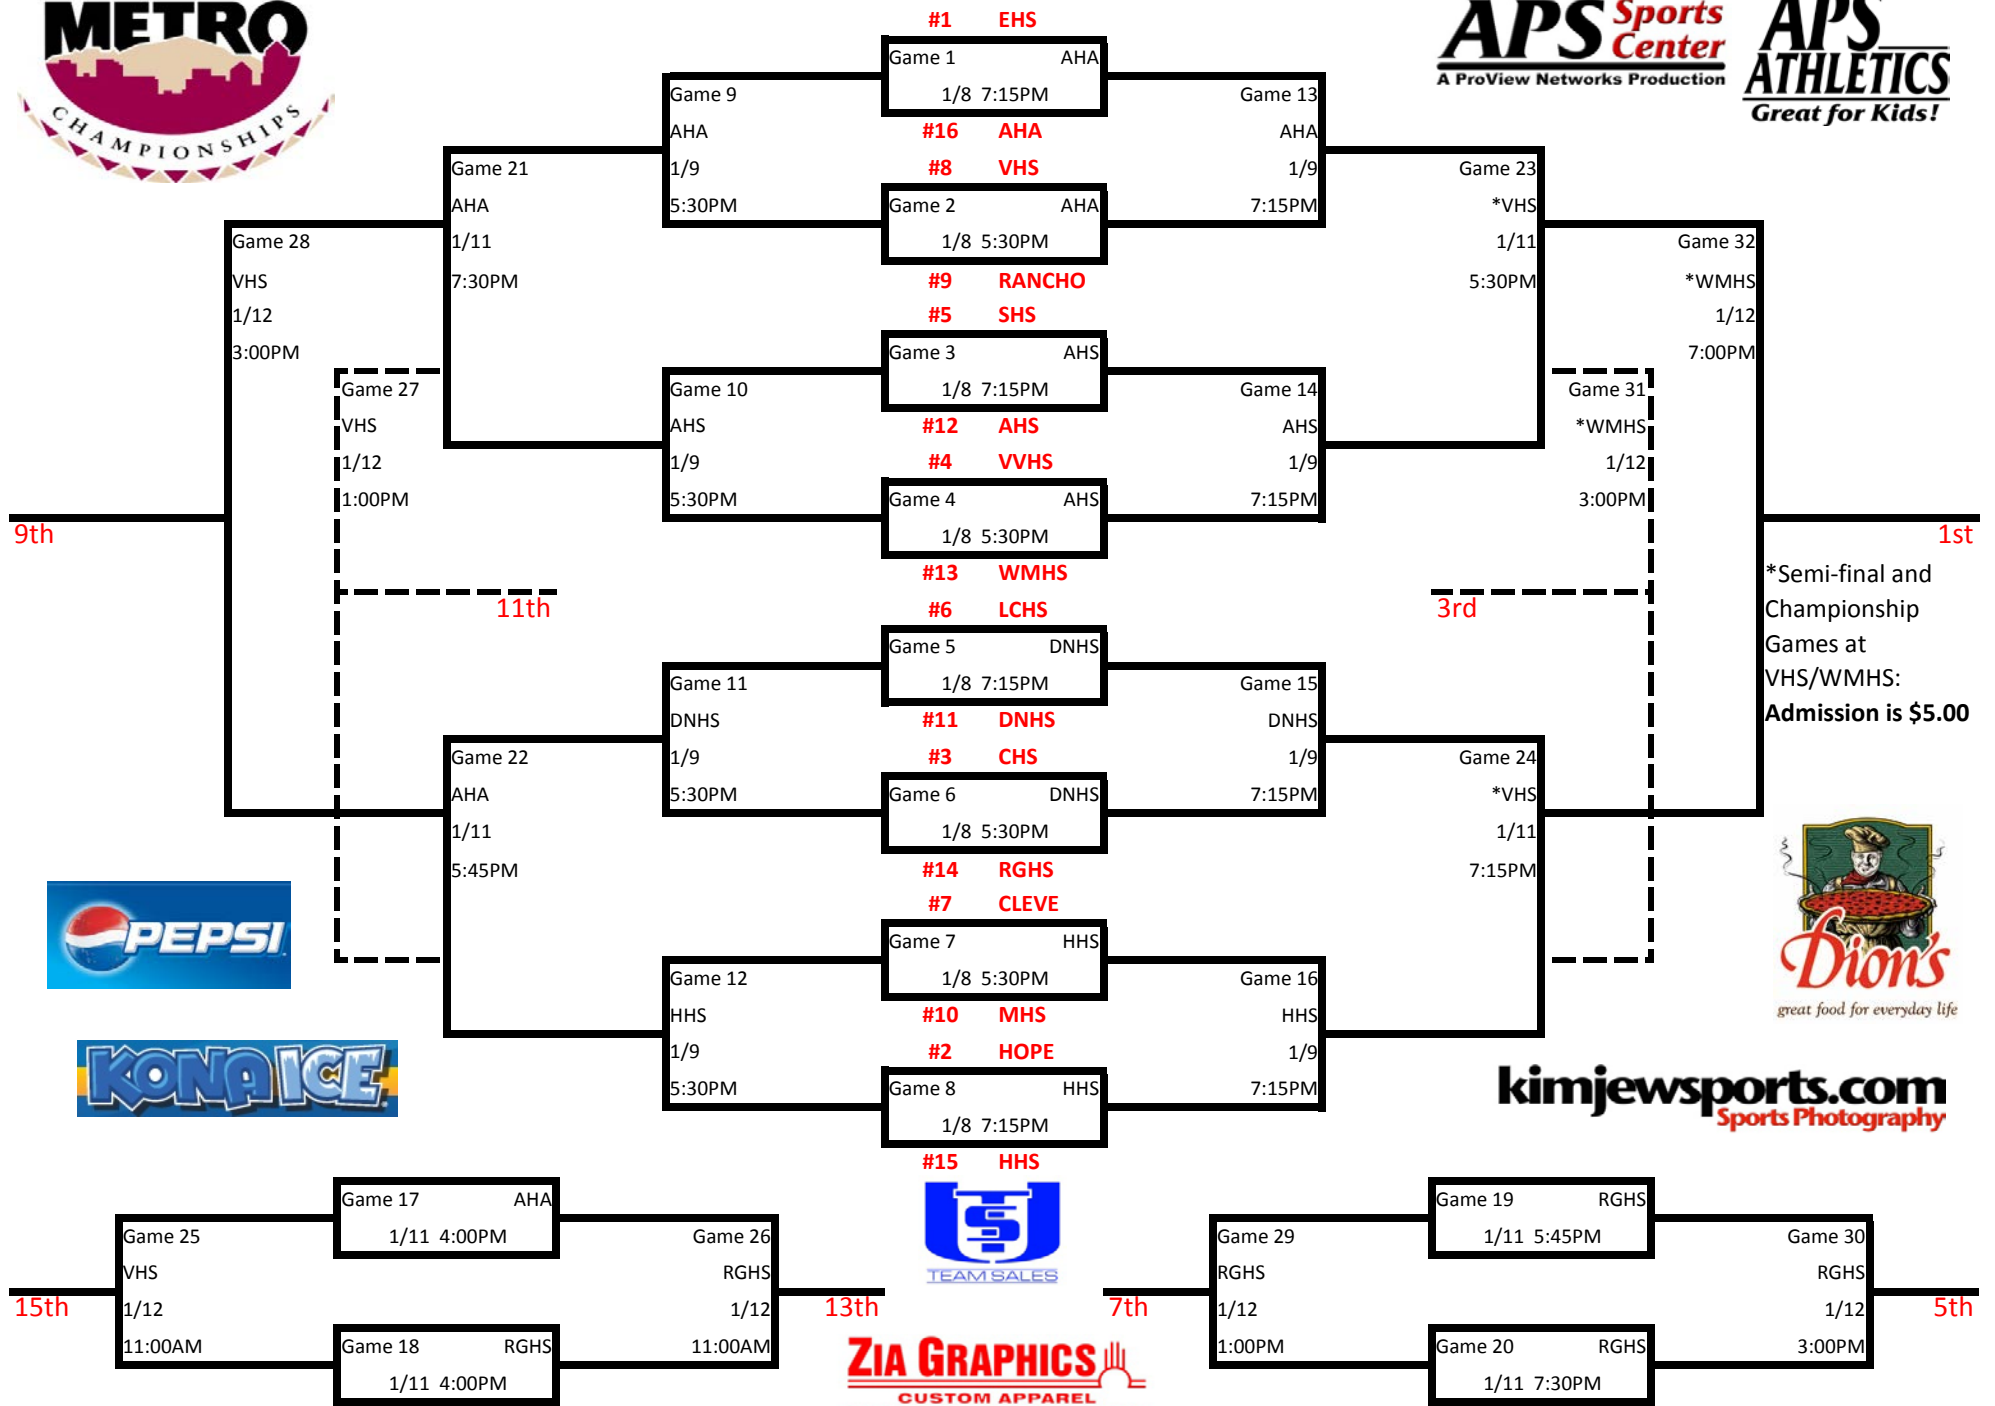

2012-2013 Metro Boys Basketball Championships

*Semi-final and Championship Games at WMHS: Admission is \$5.00

2012-2013 Metro Girls Basketball Championships

Game Number		Date	Boys Games				Game Number		Date	Girls Games			
			HOME	AWAY	Site	Time			HOME	AWAY	Site	Time	
1		1/8/2013	EHS	HHS	CHS	5:30PM	1	1/8/2013	EHS	AHA	AHA	7:15PM	
2		1/8/2013	CHS	AHA	CHS	7:15PM	2	1/8/2013	VHS	RANCHO	AHA	5:30PM	
3		1/8/2013	SHS	CLEVE	MHS	5:30PM	3	1/8/2013	SHS	AHS	AHS	7:15PM	
4		1/8/2013	VHS	MHS	MHS	7:15PM	4	1/8/2013	VVHS	WMHS	AHS	5:30PM	
5		1/8/2013	RANCHO	RGHS	LCHS	5:30PM	5	1/8/2013	LCHS	DNHS	DNHS	7:15PM	
6		1/8/2013	LCHS	WMHS	LCHS	7:15PM	6	1/8/2013	CHS	RGHS	DNHS	5:30PM	
7		1/8/2013	VVHS	HOPE	VVHS	7:15PM	7	1/8/2013	CLEVE	MHS	HHS	5:30PM	
8		1/8/2013	AHS	DNHS	VVHS	5:30PM	8	1/8/2013	HOPE	HHS	HHS	7:15PM	
9		1/9/2013			CHS	5:30PM	9	1/9/2013			AHA	5:30PM	
10		1/9/2013			MHS	5:30PM	10	1/9/2013			AHS	5:30PM	
11		1/9/2013			LCHS	5:30PM	11	1/9/2013			DNHS	5:30PM	
12		1/9/2013			VVHS	5:30PM	12	1/9/2013			HHS	5:30PM	
13		1/9/2013			CHS	7:15PM	13	1/9/2013			AHA	7:15PM	
14		1/9/2013			MHS	7:15PM	14	1/9/2013			AHS	7:15PM	
15		1/9/2013			LCHS	7:15PM	15	1/9/2013			DNHS	7:15PM	
16		1/9/2013			VVHS	7:15PM	16	1/9/2013			HHS	7:15PM	
17		1/11/2013			EHS	4:00PM	17	1/11/2013			AHA	4:00PM	
18		1/11/2013			MHS	4:00PM	18	1/11/2013			RGHS	4:00PM	
19		1/11/2013			MHS	5:45PM	19	1/11/2013			RGHS	5:45PM	
20		1/11/2013			MHS	7:30PM	20	1/11/2013			RGHS	7:30PM	
21		1/11/2013			EHS	7:30PM	21	1/11/2013			AHA	7:30PM	
22		1/11/2013			EHS	5:45PM	22	1/11/2013			AHA	5:45PM	
23		1/11/2013			WMHS	5:30PM	23	1/11/2013			VHS	5:30PM	
24		1/11/2013			WMHS	7:15PM	24	1/11/2013			VHS	7:15PM	
25		1/12/2013			EHS	11:00AM	25	1/12/2013			VHS	11:00AM	
26		1/12/2013			DNHS	11:00AM	26	1/12/2013			RGHS	11:00AM	
27		1/12/2013			EHS	1:00PM	27	1/12/2013			VHS	1:00PM	
28		1/12/2013			EHS	3:00PM	28	1/12/2013			VHS	3:00pm	
29		1/12/2013			DNHS	1:00PM	29	1/12/2013			RGHS	1:00PM	
30		1/12/2013			DNHS	3:00PM	30	1/12/2013			RGHS	3:00PM	
31		1/12/2013			WMHS	1:00PM	31	1/12/2013			WMHS	3:00PM	
32		1/12/2013			WMHS	5:00PM	32	1/12/2013			WMHS	7:00PM	