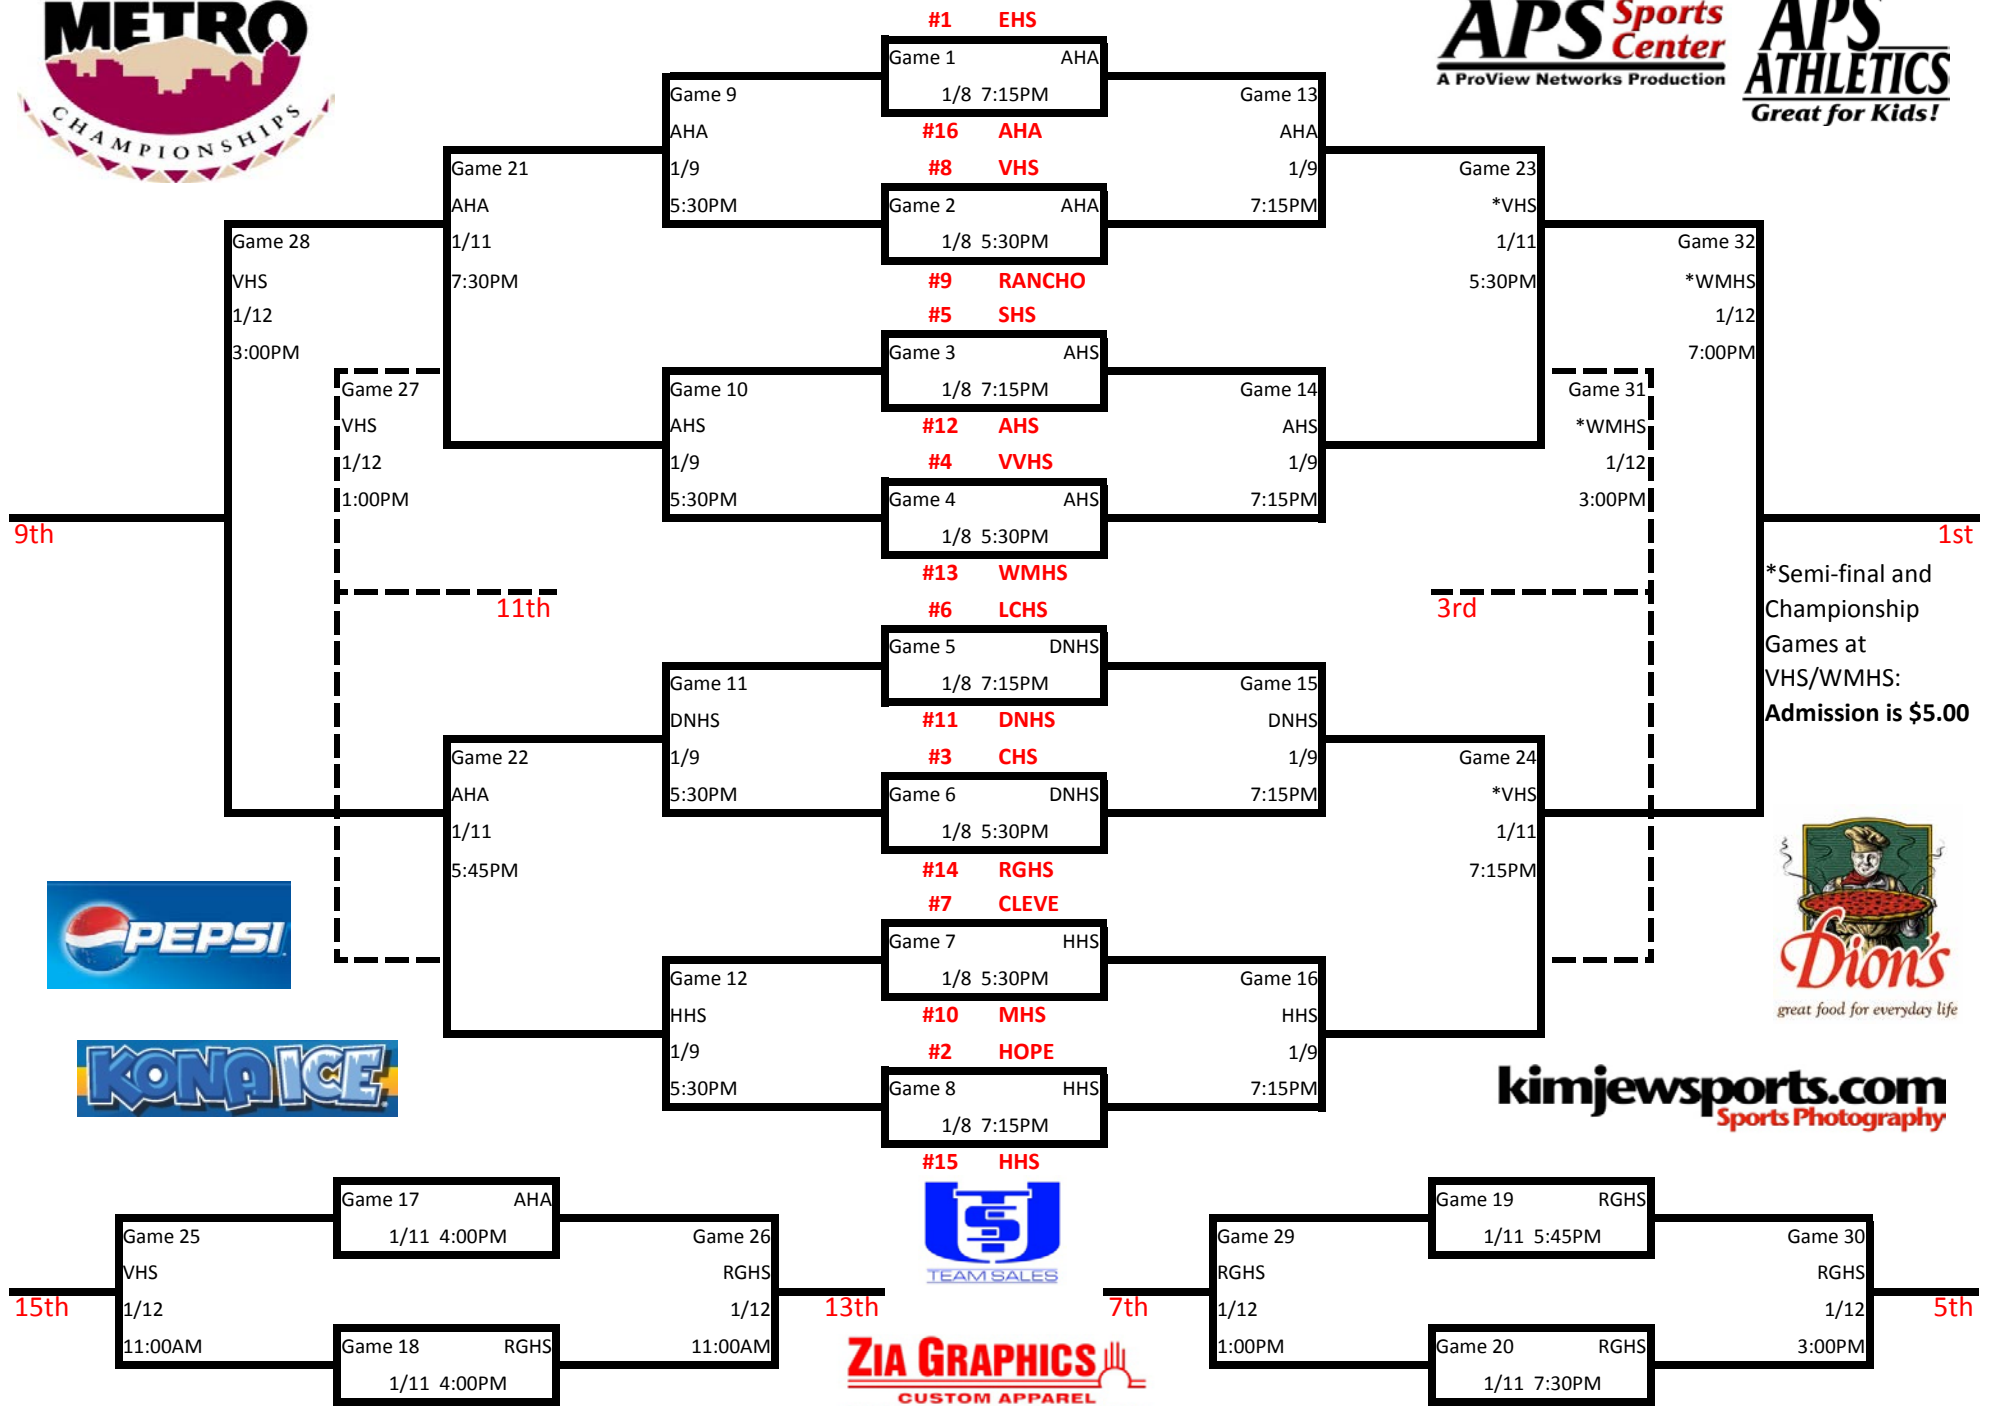

2012-2013 Metro Girls Basketball Championships

Game Number		Date	Boys Games				Game Number		Date	Girls Games			
			HOME	AWAY	Site	Time				HOME	AWAY	Site	Time
1		1/8/2013	EHS	HHS	CHS	5:30PM	1		1/8/2013	EHS	AHA	AHA	7:15PM
2		1/8/2013	CHS	AHA	CHS	7:15PM	2		1/8/2013	VHS	RANCHO	AHA	5:30PM
3		1/8/2013	SHS	CLEVE	MHS	5:30PM	3		1/8/2013	SHS	AHS	AHS	7:15PM
4		1/8/2013	VHS	MHS	MHS	7:15PM	4		1/8/2013	VVHS	WMHS	AHS	5:30PM
5		1/8/2013	RANCHO	RGHS	LCHS	5:30PM	5		1/8/2013	LCHS	DNHS	DNHS	7:15PM
6		1/8/2013	LCHS	WMHS	LCHS	7:15PM	6		1/8/2013	CHS	RGHS	DNHS	5:30PM
7		1/8/2013	VVHS	HOPE	VVHS	7:15PM	7		1/8/2013	CLEVE	MHS	HHS	5:30PM
8		1/8/2013	AHS	DNHS	VVHS	5:30PM	8		1/8/2013	HOPE	HHS	HHS	7:15PM
9		1/9/2013			CHS	5:30PM	9		1/9/2013			AHA	5:30PM
10		1/9/2013			MHS	5:30PM	10		1/9/2013			AHS	5:30PM
11		1/9/2013			LCHS	5:30PM	11		1/9/2013			DNHS	5:30PM
12		1/9/2013			VVHS	5:30PM	12		1/9/2013			HHS	5:30PM
13		1/9/2013			CHS	7:15PM	13		1/9/2013			AHA	7:15PM
14		1/9/2013			MHS	7:15PM	14		1/9/2013			AHS	7:15PM
15		1/9/2013			LCHS	7:15PM	15		1/9/2013			DNHS	7:15PM
16		1/9/2013			VVHS	7:15PM	16		1/9/2013			HHS	7:15PM
17		1/11/2013			EHS	4:00PM	17		1/11/2013			AHA	4:00PM
18		1/11/2013			MHS	4:00PM	18		1/11/2013			RGHS	4:00PM
19		1/11/2013			MHS	5:45PM	19		1/11/2013			RGHS	5:45PM
20		1/11/2013			MHS	7:30PM	20		1/11/2013			RGHS	7:30PM
21		1/11/2013			EHS	7:30PM	21		1/11/2013			AHA	7:30PM
22		1/11/2013			EHS	5:45PM	22		1/11/2013			AHA	5:45PM
23		1/11/2013			WMHS	5:30PM	23		1/11/2013			VHS	5:30PM
24		1/11/2013			WMHS	7:15PM	24		1/11/2013			VHS	7:15PM
25		1/12/2013			EHS	11:00AM	25		1/12/2013			VHS	11:00AM
26		1/12/2013			DNHS	11:00AM	26		1/12/2013			RGHS	11:00AM
27		1/12/2013			EHS	1:00PM	27		1/12/2013			VHS	1:00PM
28		1/12/2013			EHS	3:00PM	28		1/12/2013			VHS	3:00pm
29		1/12/2013			DNHS	1:00PM	29		1/12/2013			RGHS	1:00PM
30		1/12/2013			DNHS	3:00PM	30		1/12/2013			RGHS	3:00PM
31		1/12/2013			WMHS	1:00PM	31		1/12/2013			WMHS	3:00PM
32		1/12/2013			WMHS	5:00PM	32		1/12/2013			WMHS	7:00PM