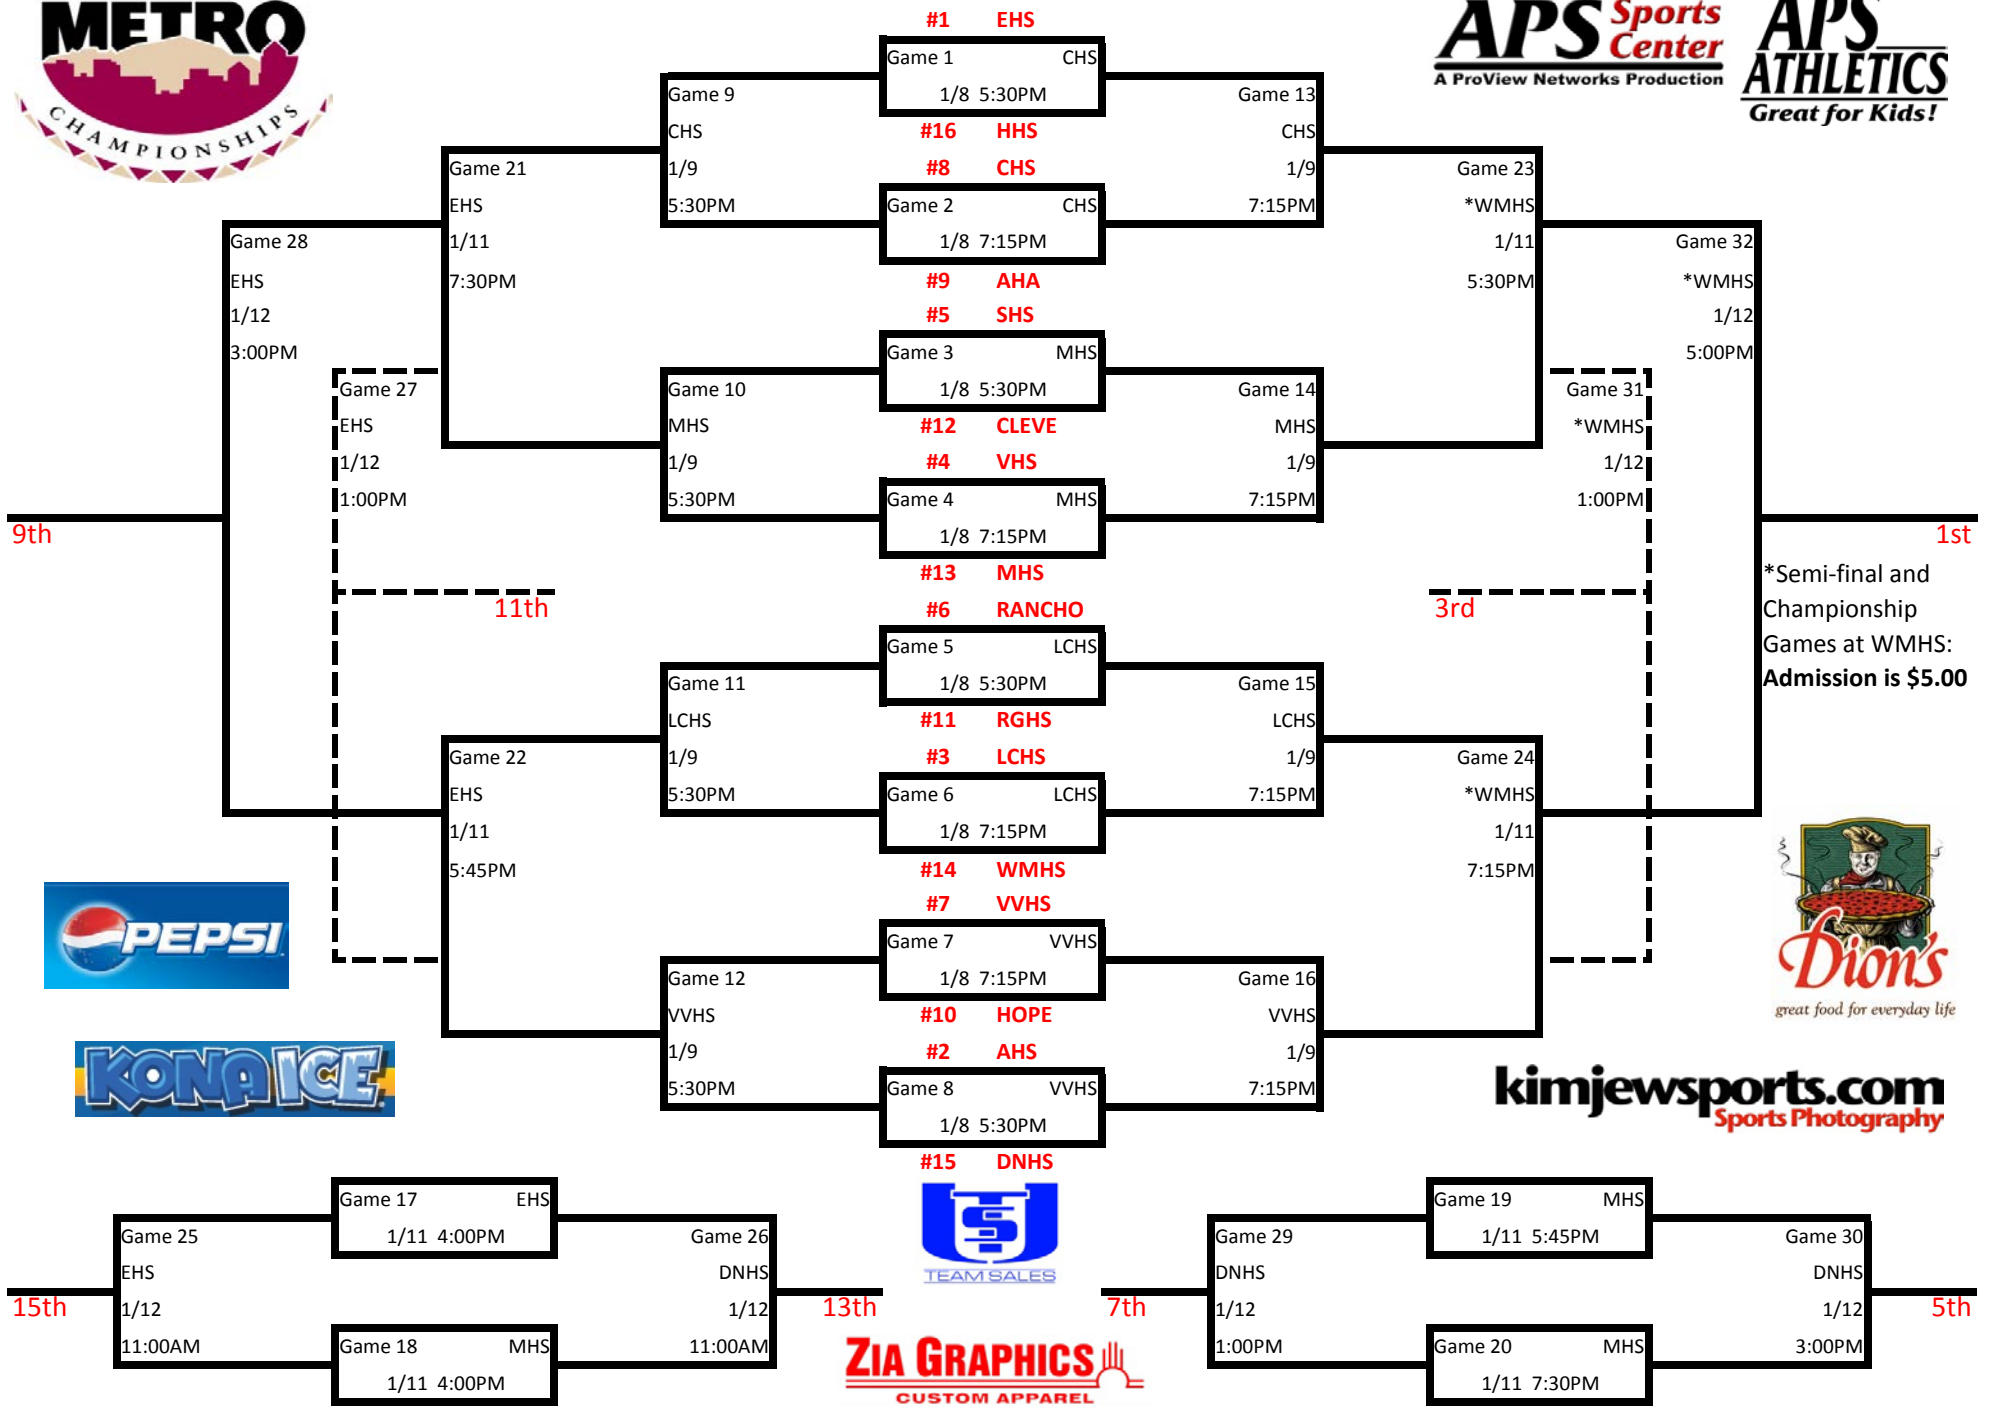

# 2012-2013 Metro Boys Basketball Championships

\*Semi-final and Championship Games at WMHS: Admission is \$5.00