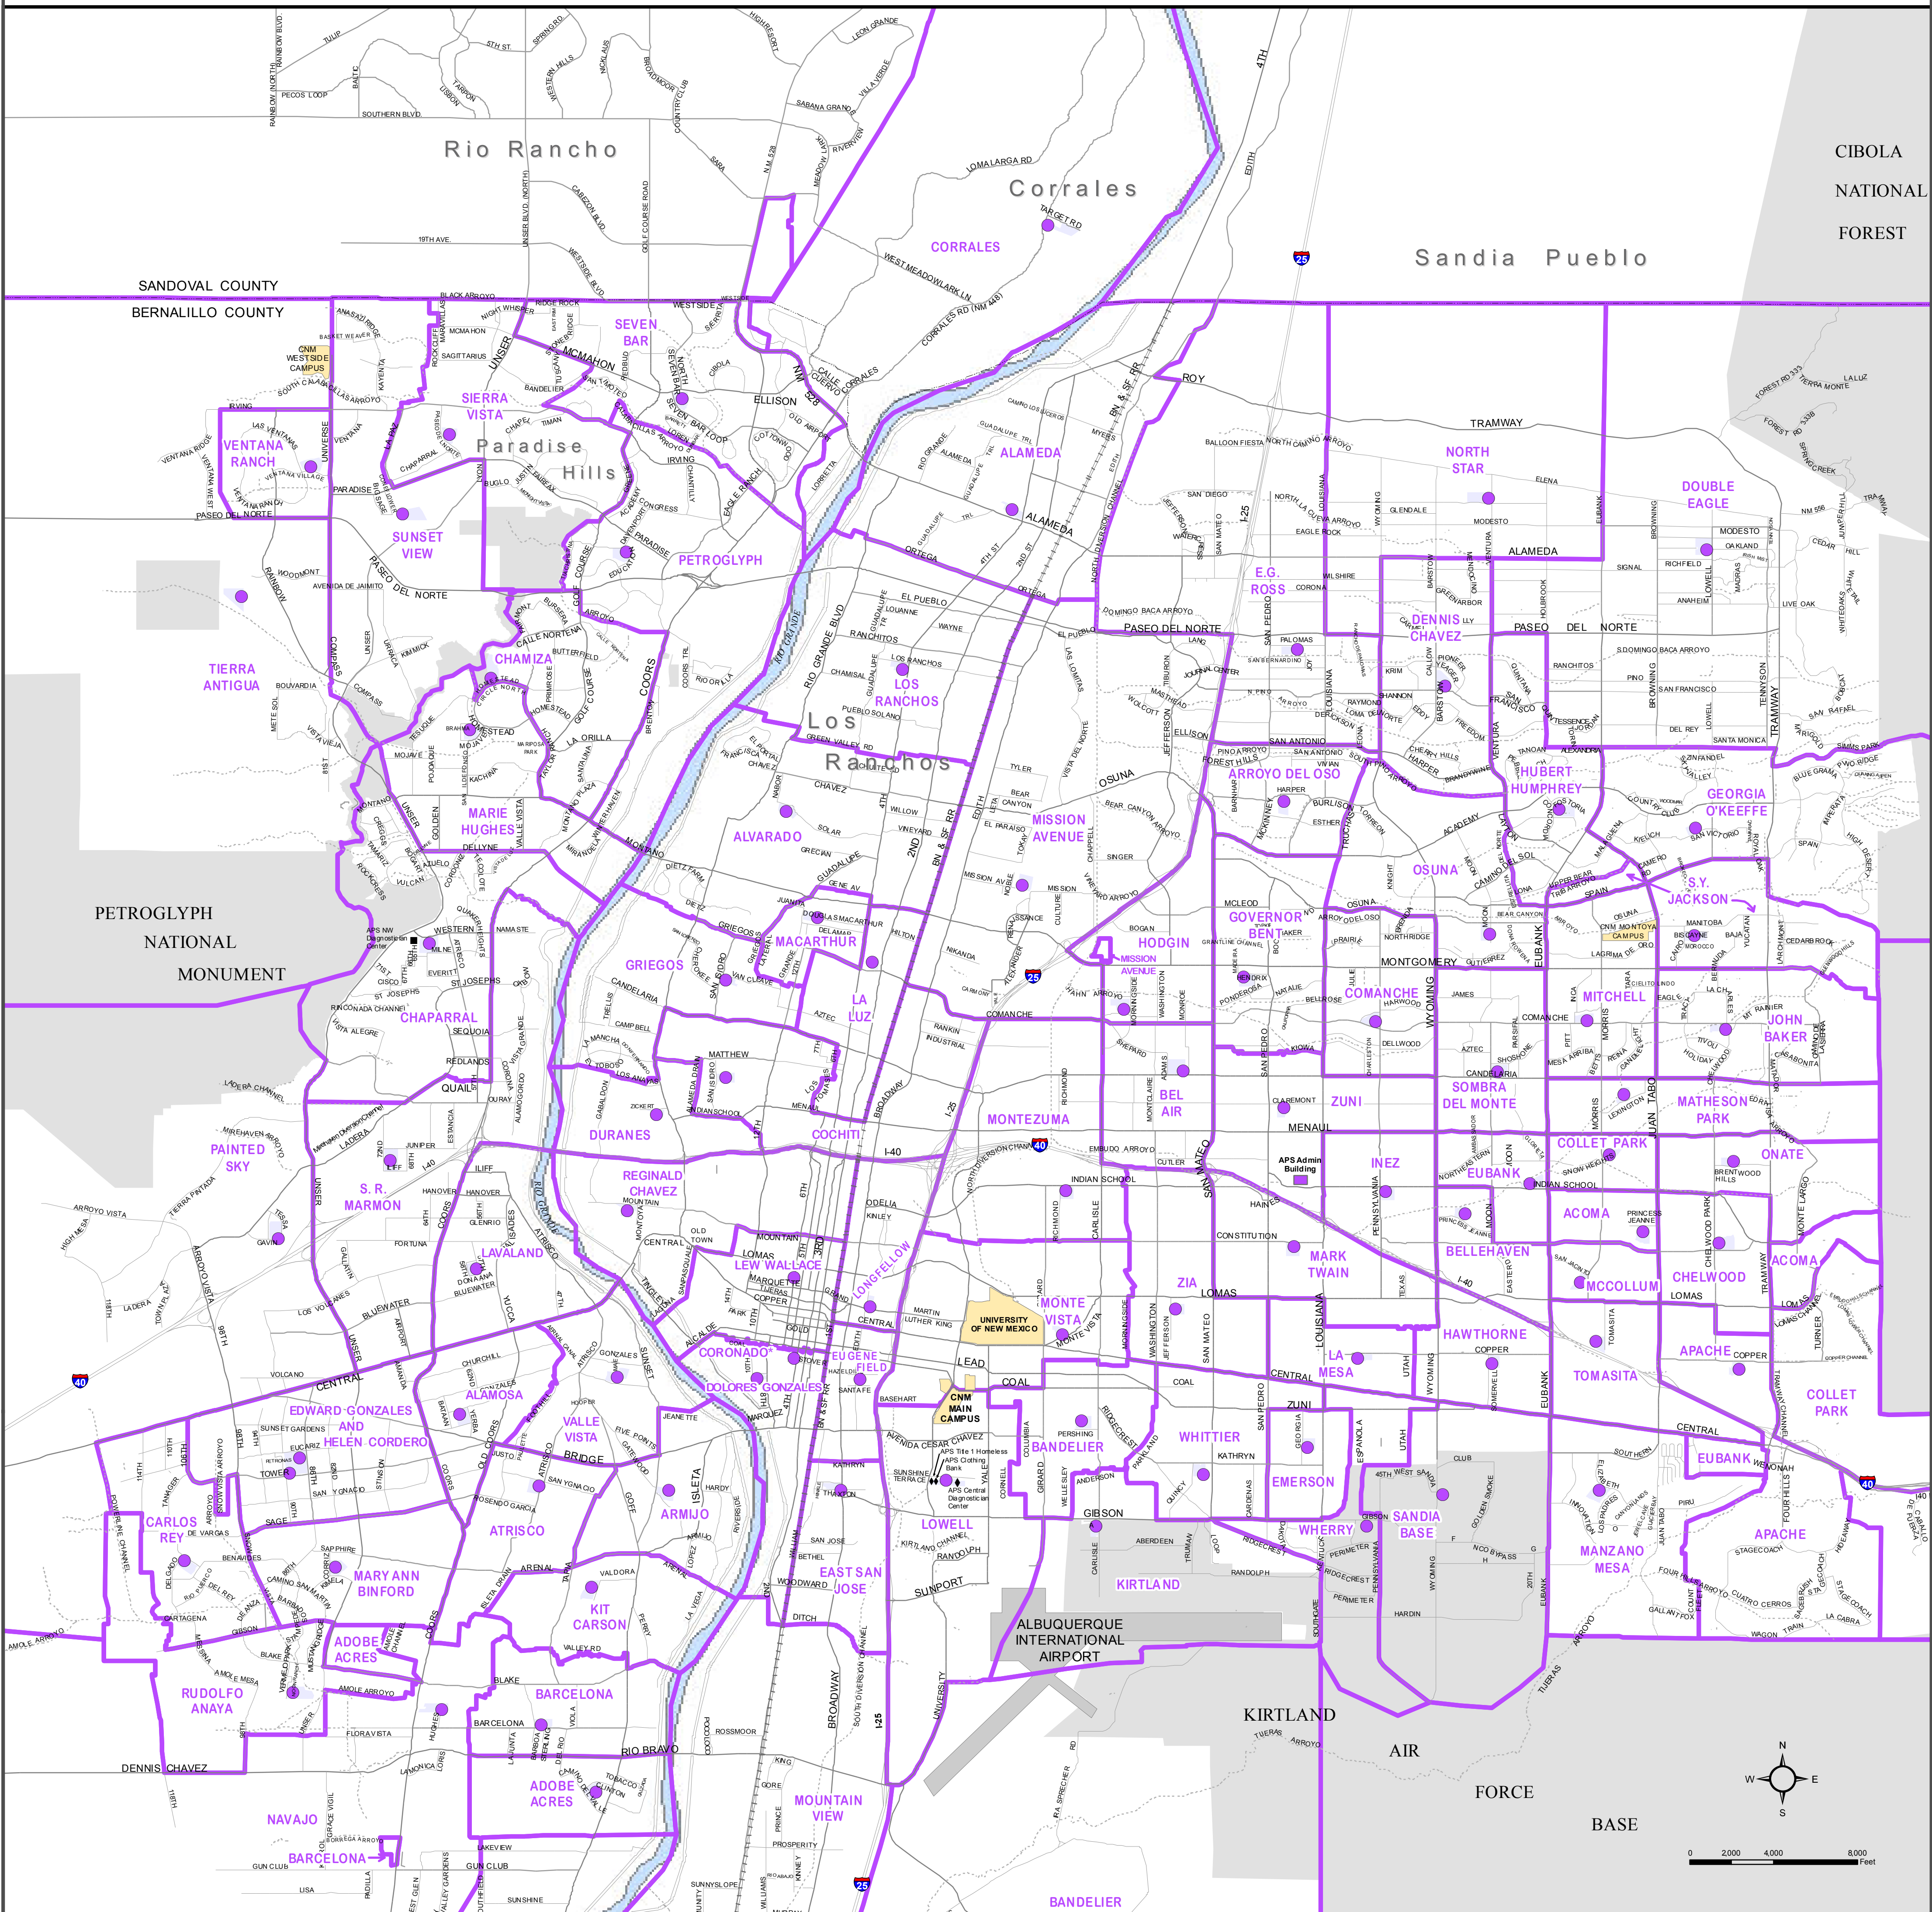

ALBUQUERQUE ELEMENTARY SCHOOL BOUNDARIES 2013/2014

DETAIL NOT DRAWN TO SCALE