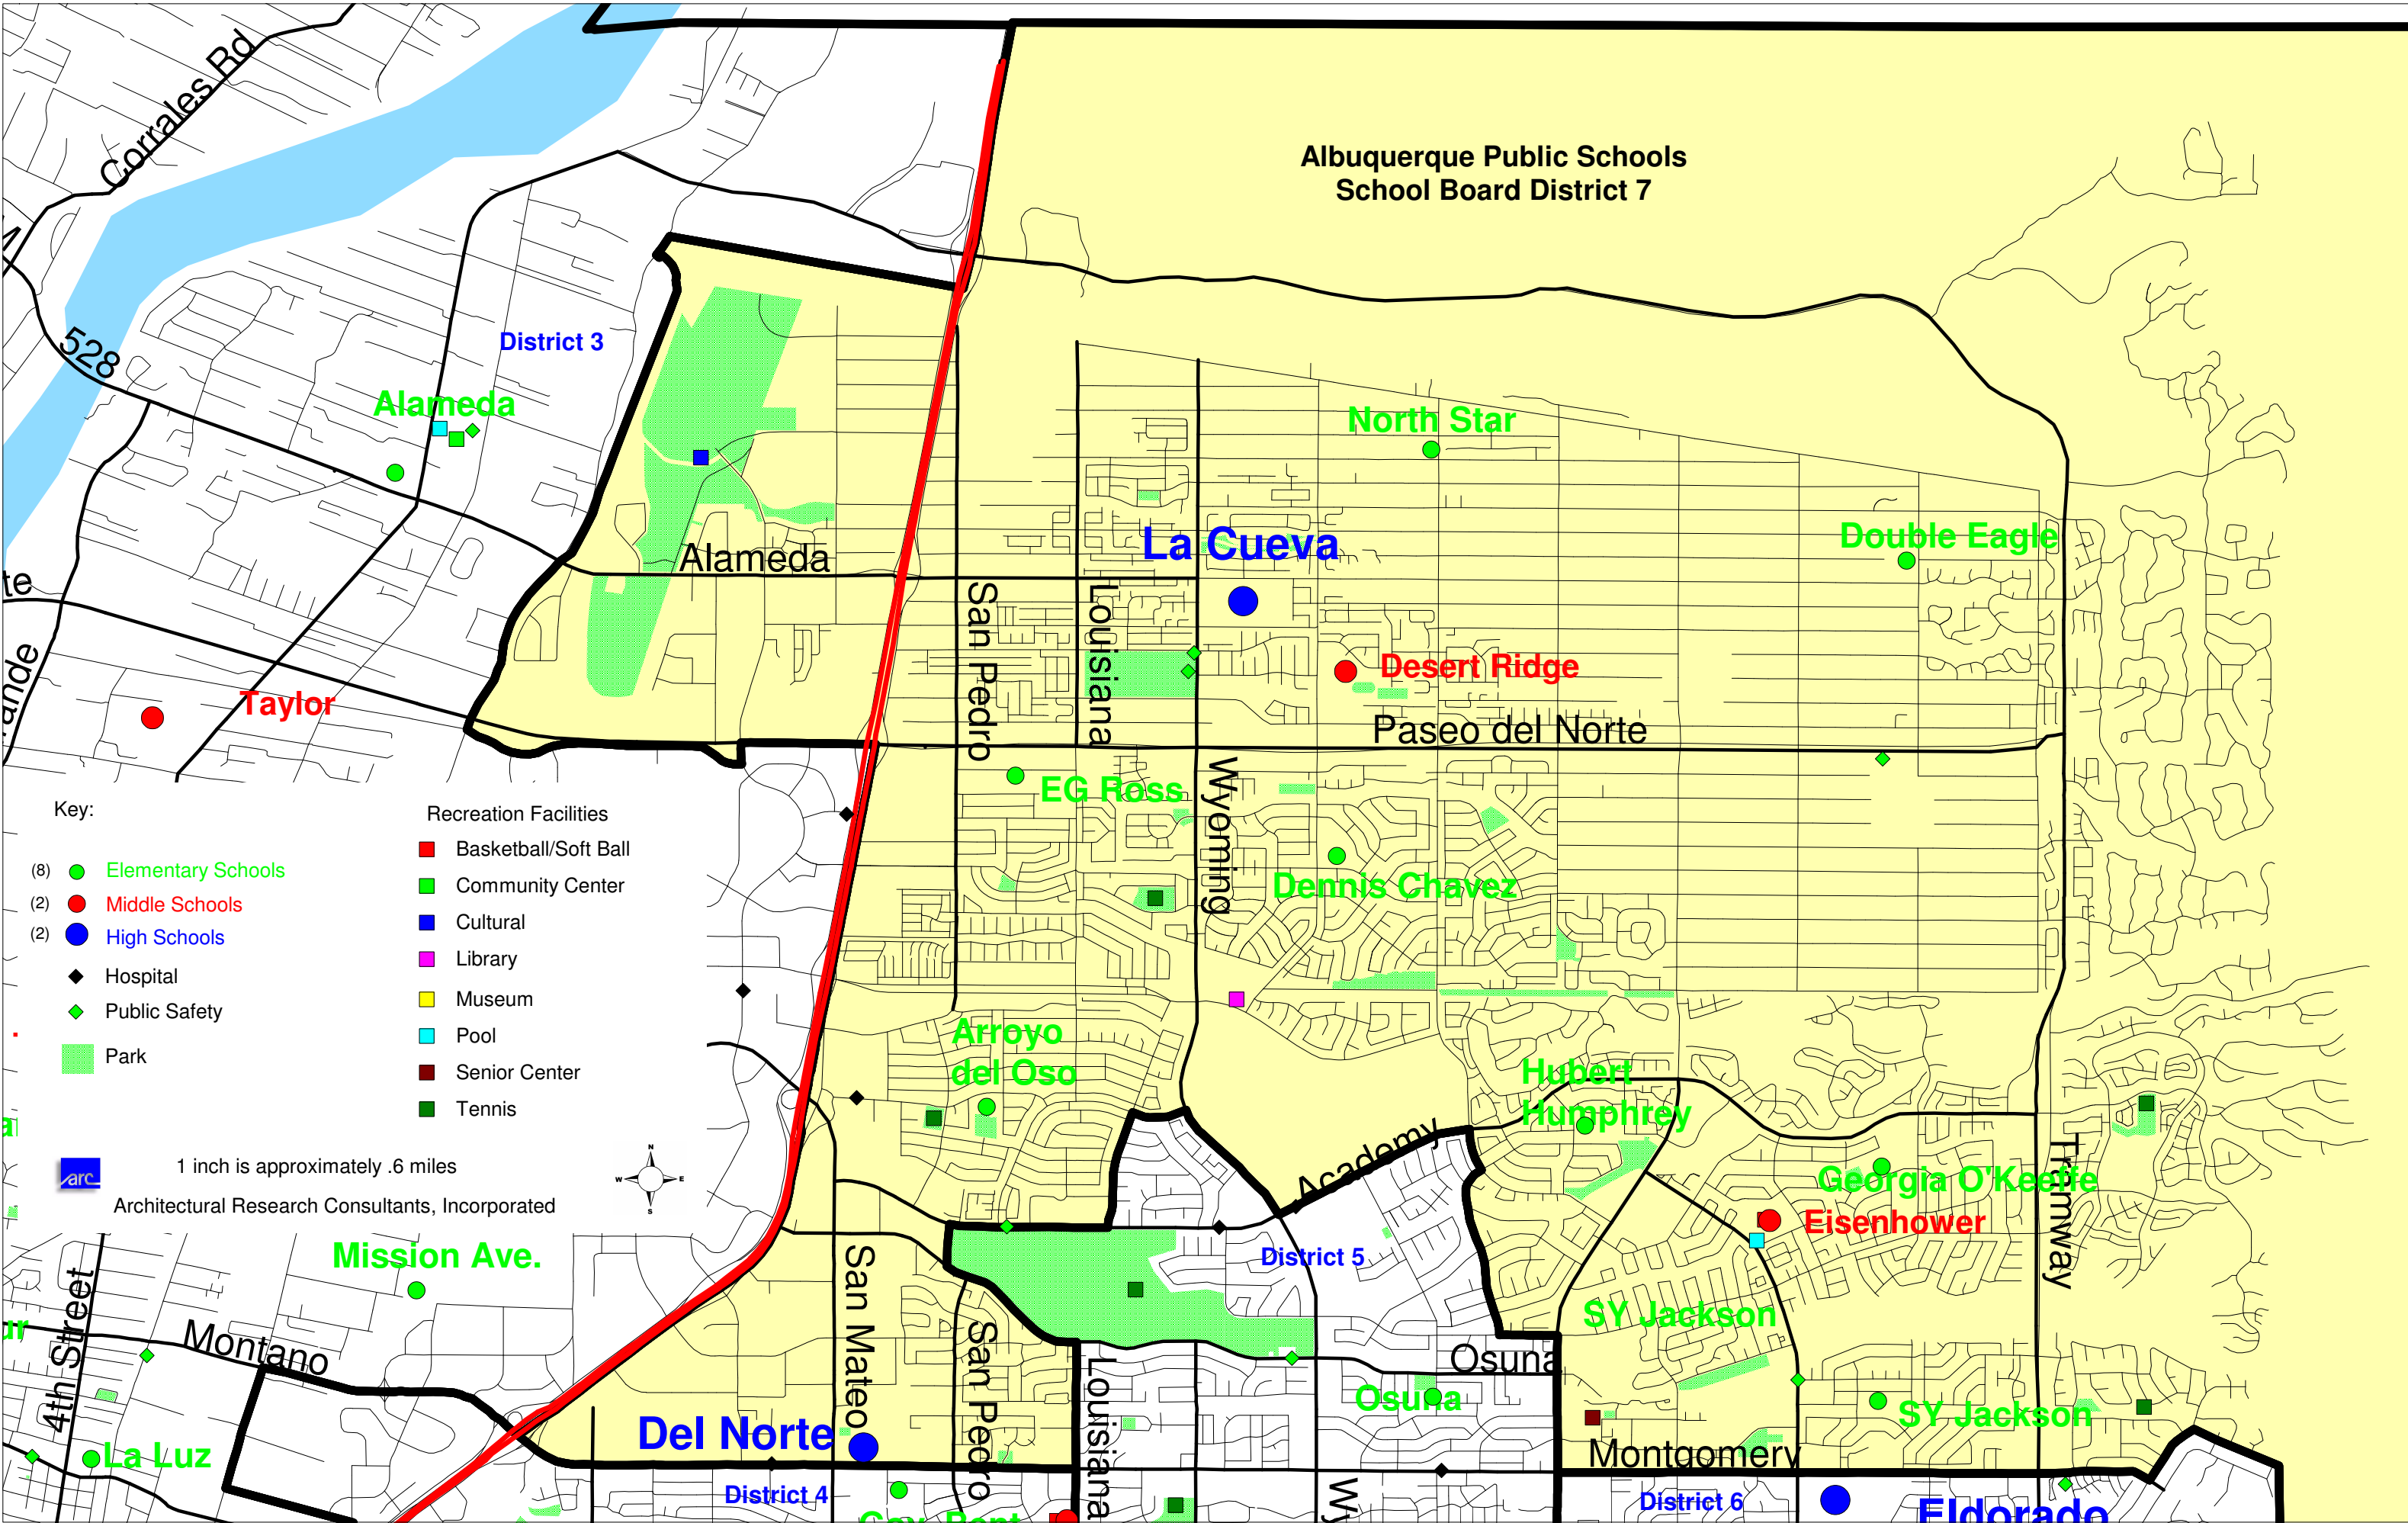

Albuquerque Public Schools
School Board District 7

- Key:
- (8) ● Elementary Schools
 - (2) ● Middle Schools
 - (2) ● High Schools
 - ◆ Hospital
 - ◆ Public Safety
 - Park

- Recreation Facilities
- Basketball/Soft Ball
 - Community Center
 - Cultural
 - Library
 - Museum
 - Pool
 - Senior Center
 - Tennis

1 inch is approximately .6 miles
 Architectural Research Consultants, Incorporated

Map labels include: Corrales Rd, 528, District 3, Alameda, Taylor, North Star, Double Eagle, La Cueva, Desert Ridge, Paseo del Norte, EG Ross, Dennis Chavez, Hubert Humphrey, Georgia O'Keeffe, Eisenhower, SY Jackson, Osuna, Del Norte, San Mateo, San Pedro, Louisiana, Academy, District 5, Osuna, District 4, District 6, Eldorado, Mission Ave., 4th Street, Montano, La Luz, and Montgomery.